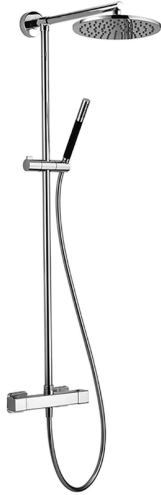

Thermostatic shower column, 2-functions **SHOWER COLUMNS_RAC78020**

MODEL **RAC78020**

Thermostatic shower column, 2-functions, 2 outlet deviasop, not adjustable riser column, sliding handshower holder, Brass minimalistic one spray handshower, D.250 mm BRASS round showerhead, 150 cm smooth SUPREME Flexible Hose

AVAILABLE FINISHINGS

CHARACTERISTICS

Cartridge Spare Parts **22.04A.AR - ZZ97279004**

Argo 2 (long filter) Thermostatic Valve

DeviaStop

The Cisal Devia Stop technology allows to adjust the water flow and to direct it to the selected output point (overhead soaker, hand shower, etc).

SafeTouch

The Cisal SafeTouch system maintains the mixer body cool to the touch during operation.

Thermostatic

The Cisal thermostatic is your personal water manager, helping you to handle, control and save water and energy.