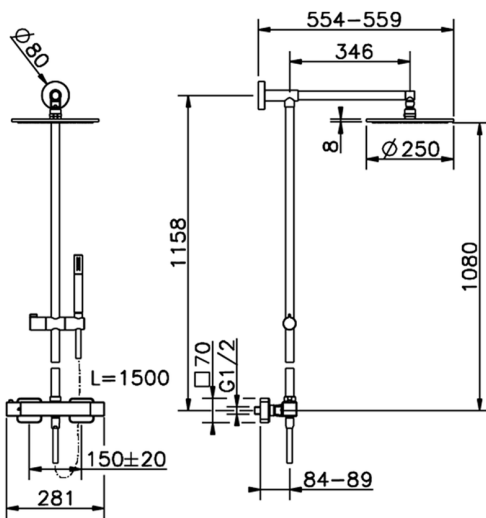

Thermostatic shower column, 2-functions **SHOWER COLUMNS_RAC78020**

MODEL **RAC78020**

Thermostatic shower column, 2-functions, 2 outlet deviasop, not adjustable riser column, sliding handshower holder, Brass minimalistic one spray handshower, D.250 mm BRASS round showerhead, 150 cm smooth SUPREME Flexible Hose

AVAILABLE FINISHINGS

CHARACTERISTICS

Cartridge Spare Parts **22.04A.AR - ZZ97279004**

Argo 2 (long filter) Thermostatic Valve

DeviaStop

The Cisal Devia Stop technology allows to adjust the water flow and to direct it to the selected output point (overhead soaker, hand shower, etc).