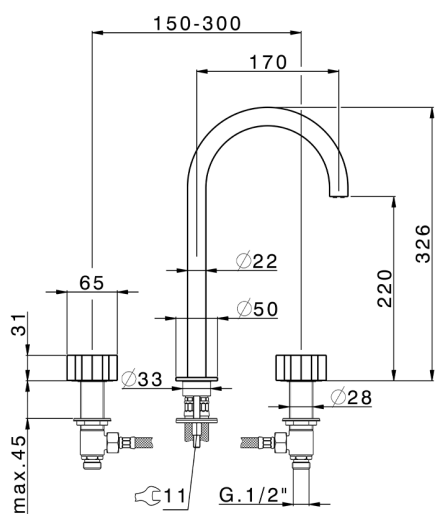

3 hole washbasin mixer MARBLE X32_X5001040

MODEL **X5001040**

3 hole washbasin mixer, without automatic pop up waste, with marble handles, Inox AISI 316L

AVAILABLE FINISHINGS

5X 5X Brushed Stainless Steel/Marble Marquina

CHARACTERISTICS

3 hole washbasin mixer MARBLE X32_X5001040

X5001040

<https://en.cisal.it/3-hole-washbasin-mixer-marble-x32x5001040>

2024-09-16