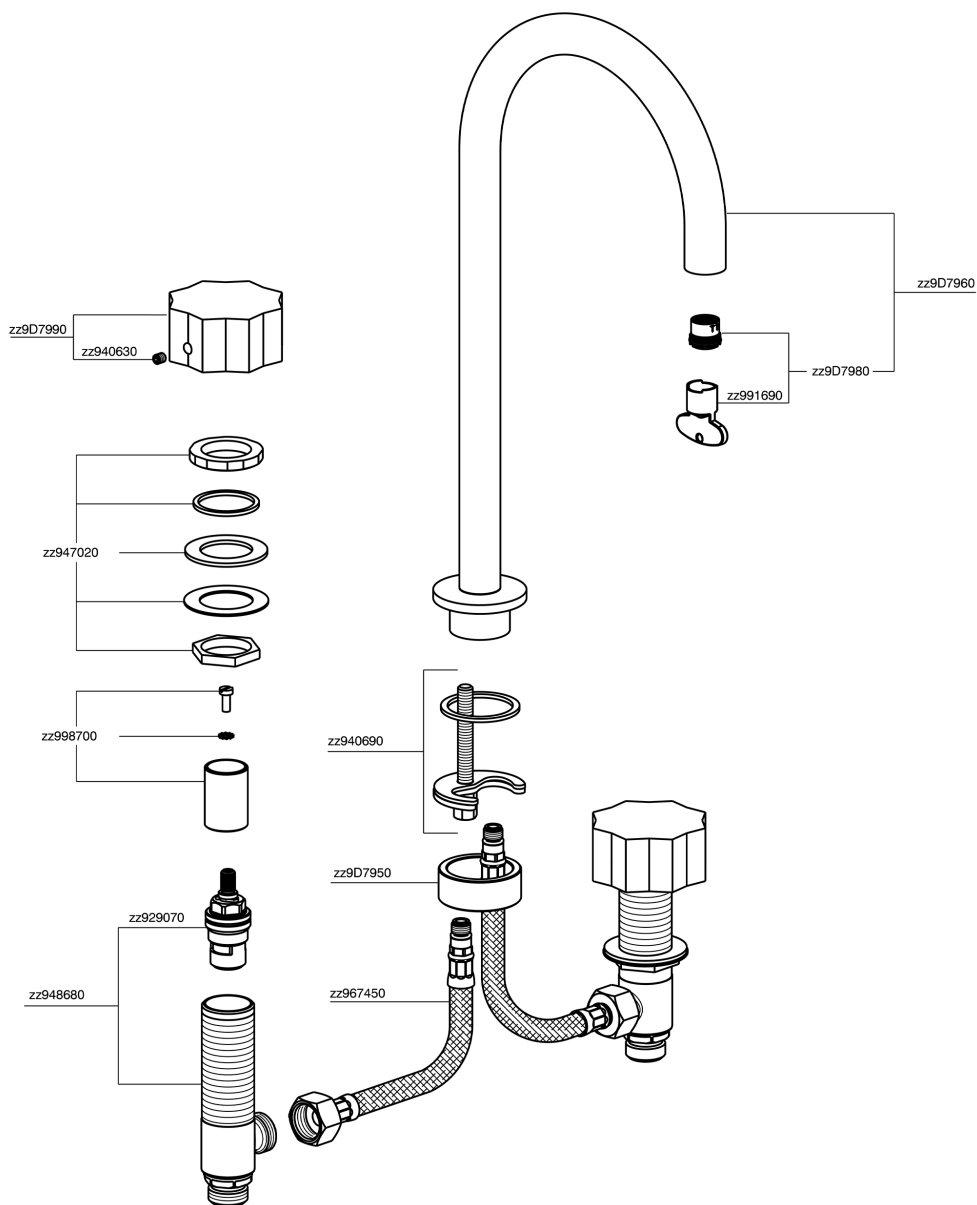

3 hole washbasin mixer MARBLE X32_X5001040

MODEL **X5001040**

3 hole washbasin mixer, without automatic pop up waste, with marble handles, Inox AISI 316L

AVAILABLE FINISHINGS

5X 5X Brushed Stainless Steel/Marble Marquina

CHARACTERISTICS

3 hole washbasin mixer MARBLE X32_X5001040

X5001040

<https://en.cisal.it/3-hole-washbasin-mixer-marble-x32x5001040>

2024-09-16