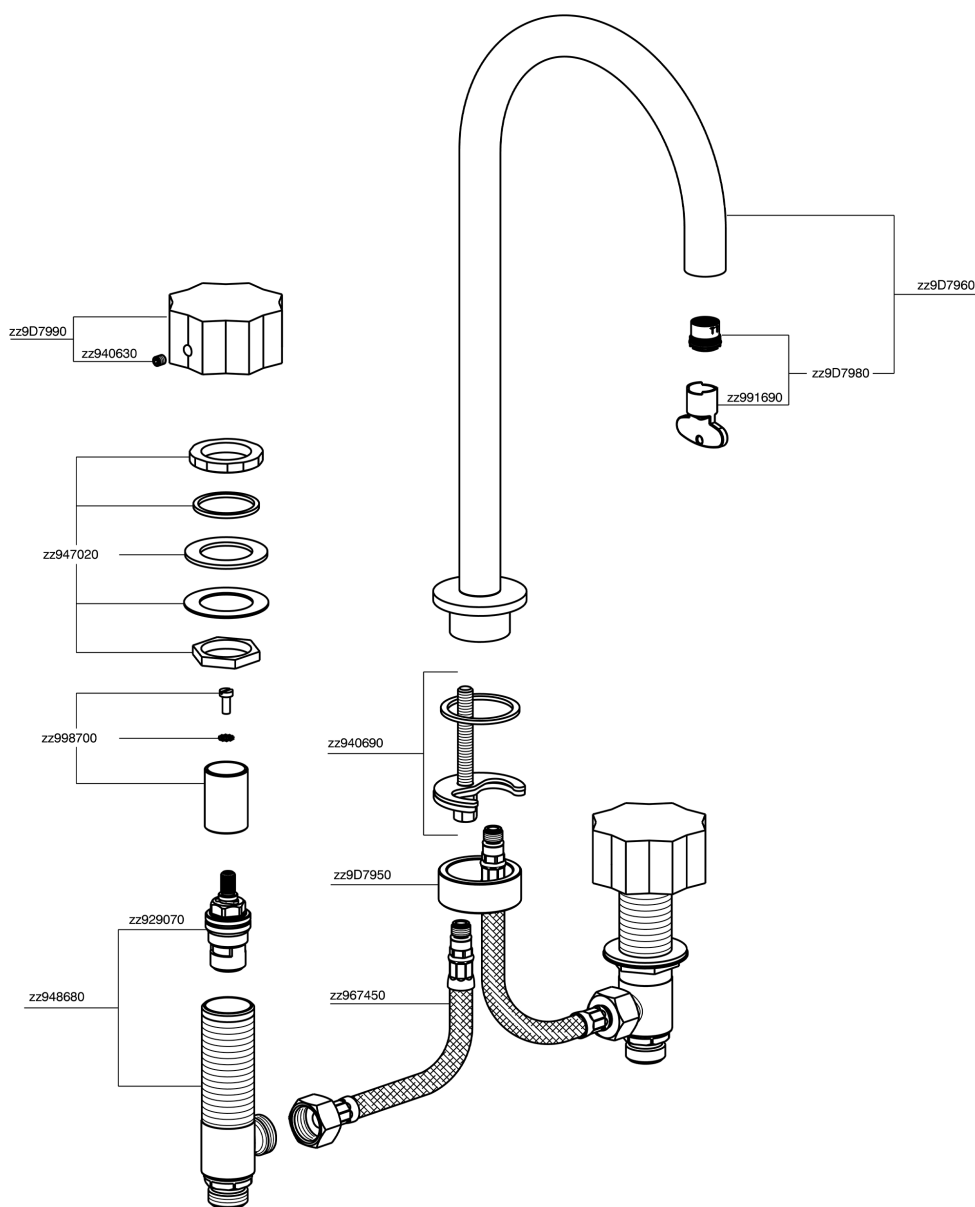

3 hole washbasin mixer MARBLE X32_X5001040

X5001040

<https://en.cisal.it/3-hole-washbasin-mixer-marble-x32x5001040>

2024-09-16