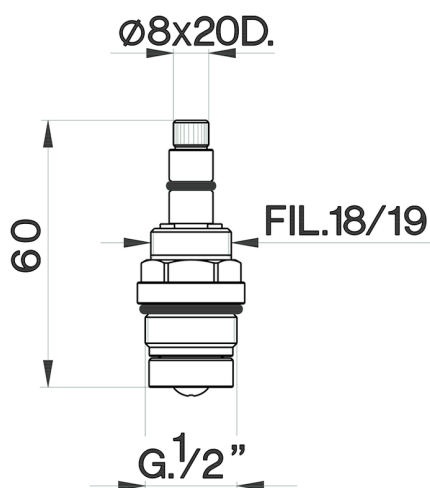

1/2" headvalve 'AR' short SPARE PARTS_ZZ928700

MODEL **ZZ928700**

1/2" headvalve 'AR' short, for one hole mixers and bath mixers

AVAILABLE FINISHINGS

 **04** 04 Without finishing

CHARACTERISTICS

2024-12-22