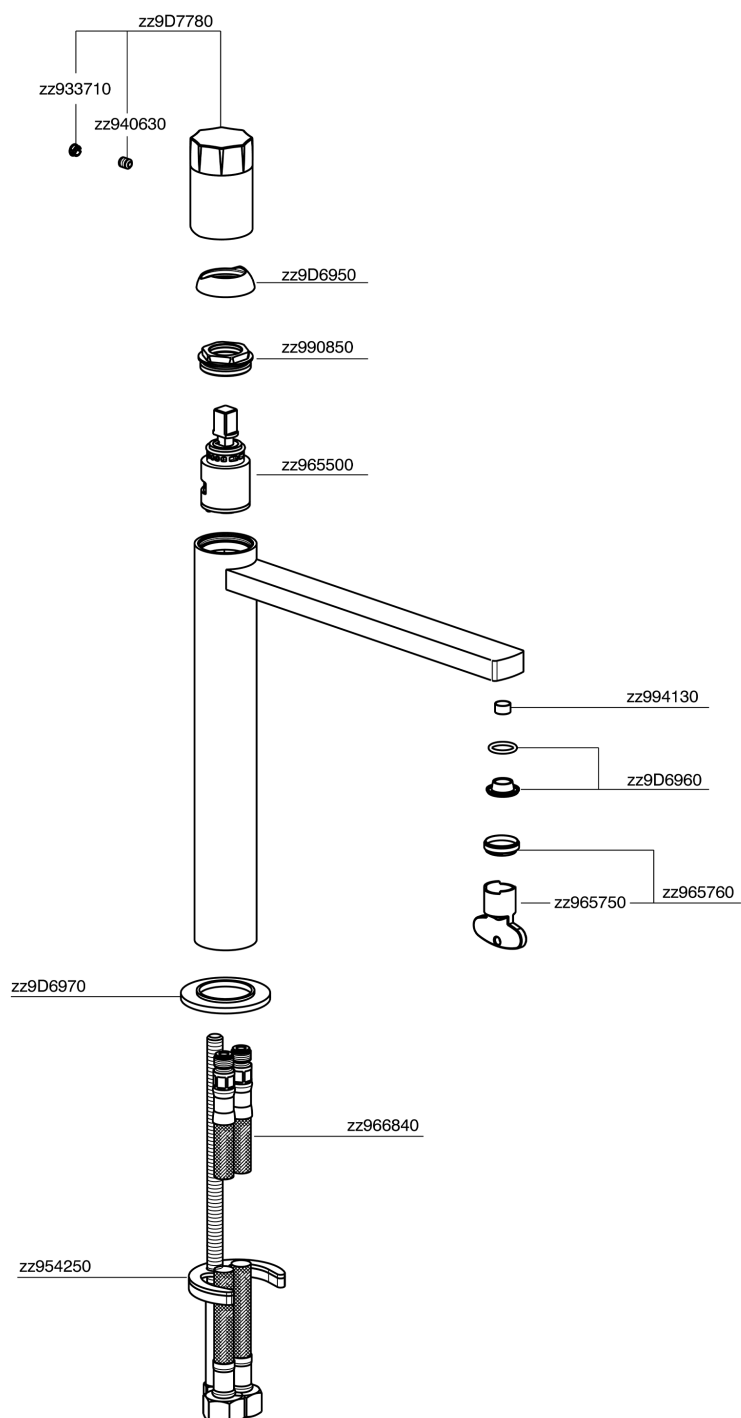

## Single lever tall washbasin mixer MARBLE X32\_X6003544

MODEL **X6003544**

Single lever tall washbasin mixer, without automatic pop up waste, G.3/8" Stainless Steel Flexible, with marble lever, Inox AISI 316L

AVAILABLE FINISHINGS

**5X** 5X Brushed Stainless Steel/Marble Marquina

CHARACTERISTICS

Cartridge Spare Parts **ZZ96550000**

**25 mm Cartridge**

## Single lever tall washbasin mixer MARBLE X32\_X6003544

X6003544

<https://en.cisal.it/single-lever-tall-washbasin-mixer-marble-x32x6003544>

2024-09-16