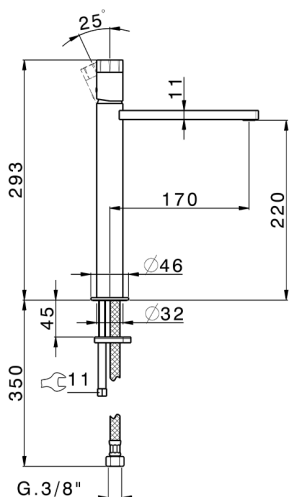

## Single lever tall washbasin mixer MARBLE X32\_X6003544

MODEL **X6003544**

Single lever tall washbasin mixer, without automatic pop up waste, G.3/8" Stainless Steel Flexible, with marble lever, Inox AISI 316L

AVAILABLE FINISHINGS

**5X** 5X Brushed Stainless Steel/Marble Marquina

CHARACTERISTICS

Cartridge Spare Parts **ZZ96550000**

**25 mm Cartridge**

## Single lever tall washbasin mixer MARBLE X32\_X6003544

X6003544

<https://en.cisal.it/single-lever-tall-washbasin-mixer-marble-x32x6003544>

2024-09-16