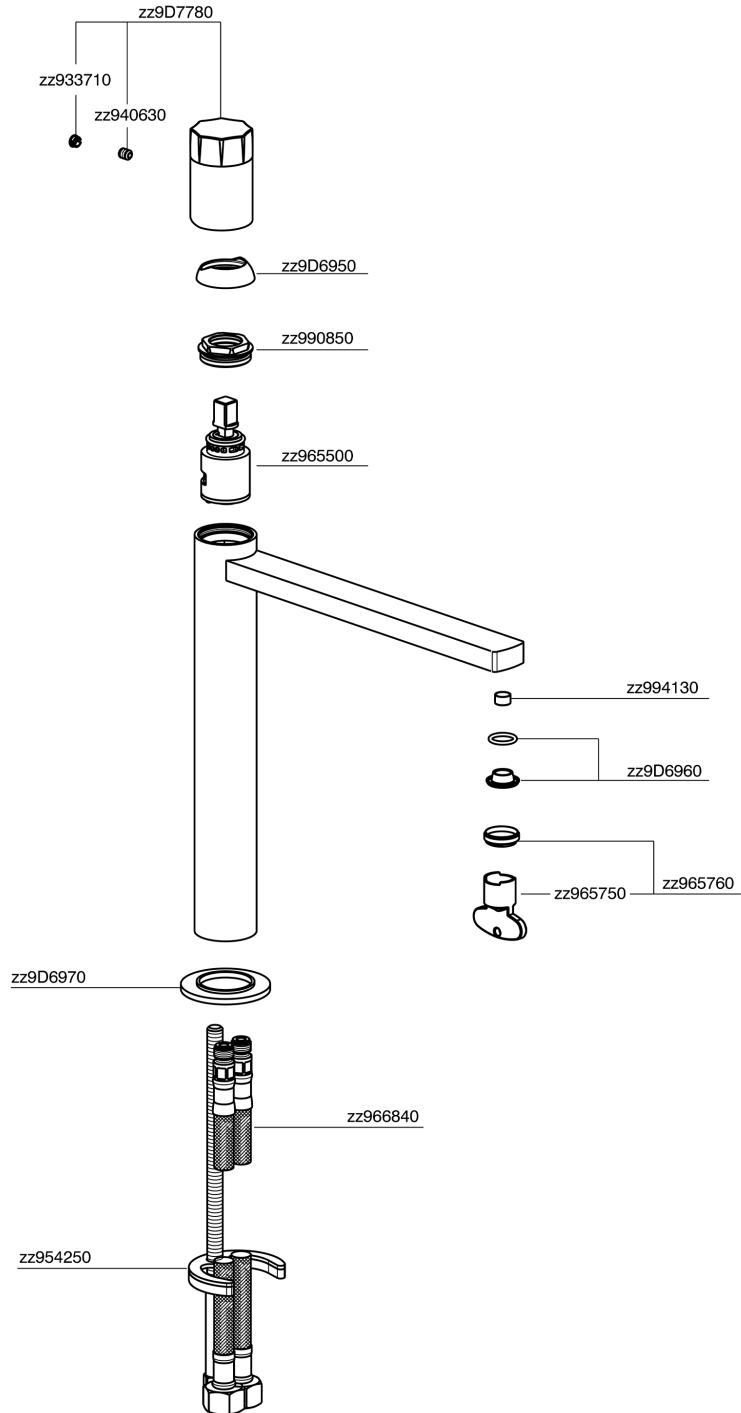

Single lever tall washbasin mixer MARBLE X32_X6003544

X6003544

<https://en.cisal.it/single-lever-tall-washbasin-mixer-marble-x32x6003544>

2024-09-16