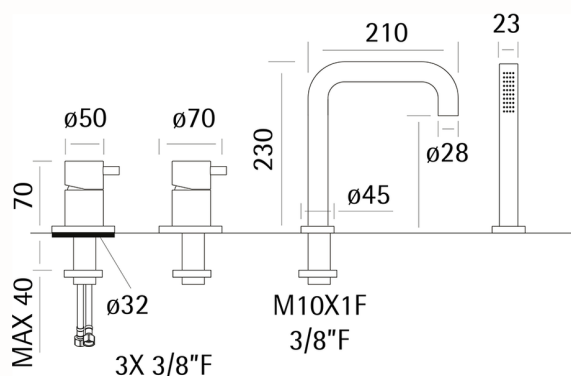

Single lever deck-mounted 4-hole bath mixer XION_XI001260

MODEL **XI001260**

Single lever deck-mounted 4-hole bath mixer, D.23 mm one spray handspray Xion, Inox AISI 316L

AVAILABLE FINISHINGS

D1 D1 Brushed Inox

CHARACTERISTICS

Cartridge Spare Parts **ZZ97179000**

35 mm Cartridge

2024-12-22