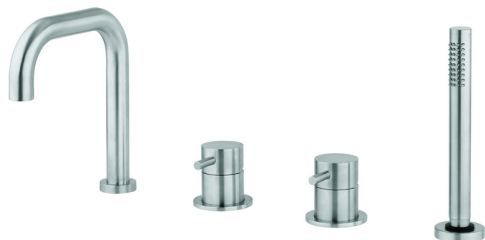

Single lever deck-mounted 4-hole bath mixer XION_XI001260

MODEL **XI001260**

Single lever deck-mounted 4-hole bath mixer, D.23 mm one spray handspray Xion, Inox AISI 316L

AVAILABLE FINISHINGS

D1 D1 Brushed Inox

CHARACTERISTICS

Cartridge Spare Parts **ZZ97179000**

35 mm Cartridge

2024-12-22