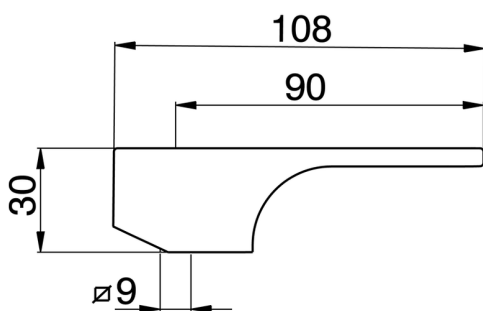

Lever for single lever mixer 'CU' SPARE PARTS_ZZ947860

MODEL **ZZ947860**

Lever for single lever mixer 'CU'

AVAILABLE FINISHINGS

CHARACTERISTICS

2024-10-30