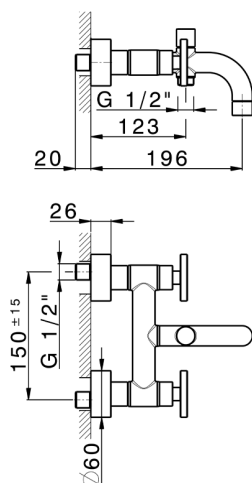

Bath mixer GRACE_MN000130

MODEL **MN000130**

Bath mixer, without shower set, 1/2" M flexible connection

AVAILABLE FINISHINGS

-  **21** 21 Chrome
-  **2F** 2F Brushed Nickel
-  **2W** 2W Brushed Gold
-  **5H** 5H Dark Brass Brushed
-  **5L** 5L Brushed Black Titanium
-  **6T** 6T Chrome/Matt Black