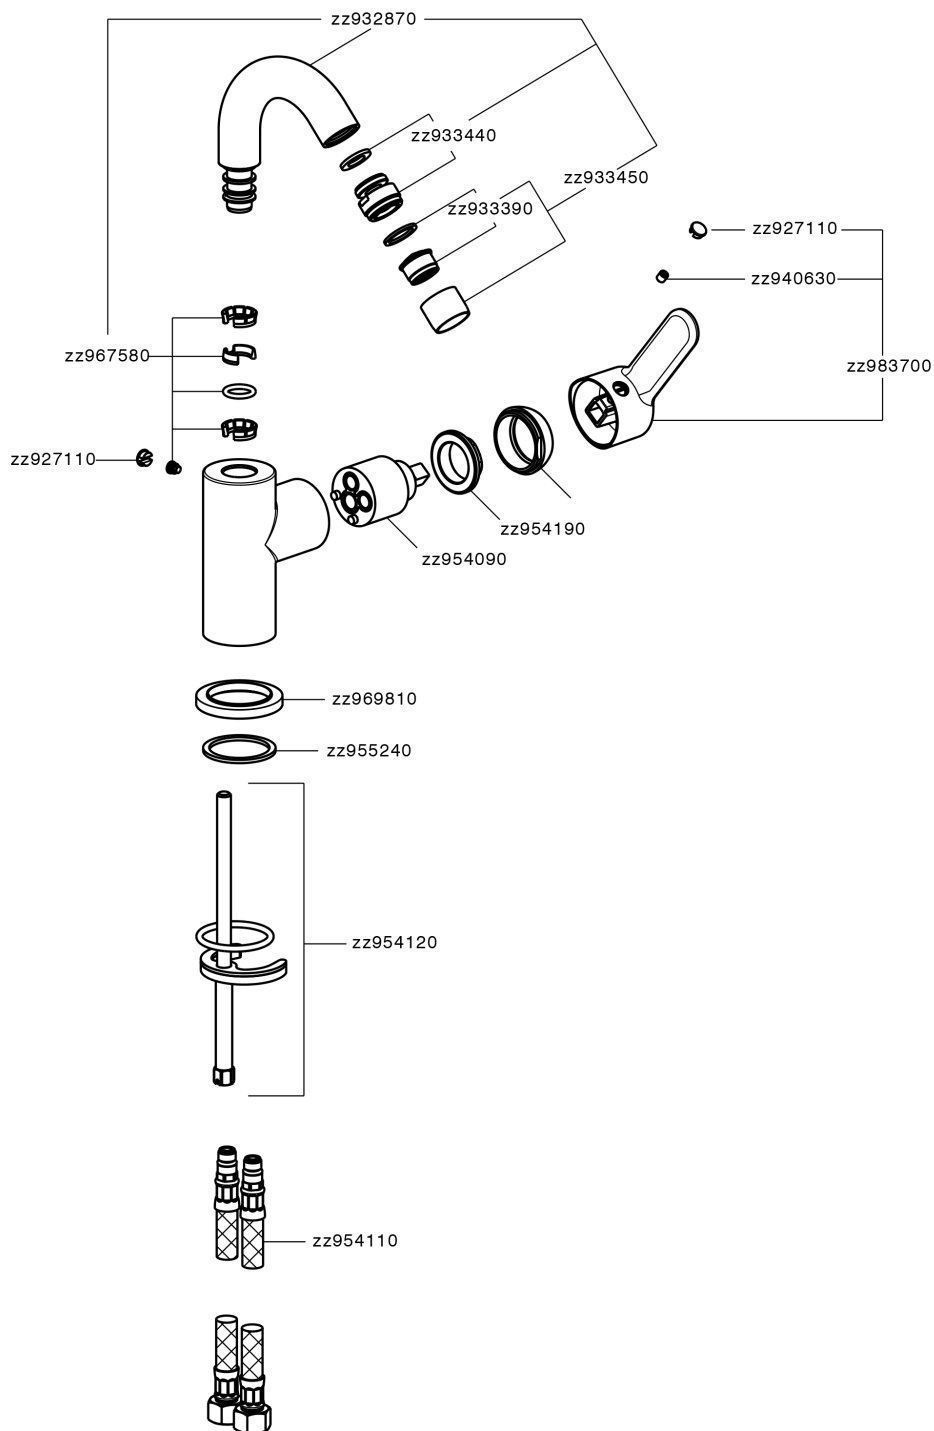

Single lever bidet mixer EnergySave TENDER_C2002565

C2002565

<https://en.cisal.it/single-lever-bidet-mixer-energysave-tender-c2002565>

2026-04-08