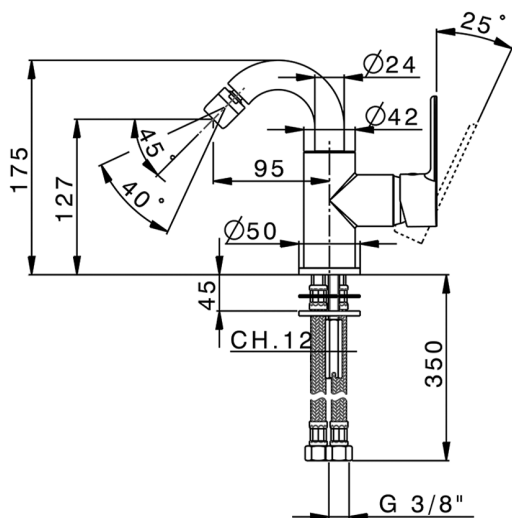

Single lever bidet mixer EnergySave TENDER_C2002565

MODEL **C2002565**

Single lever bidet mixer EnergySave, swivel spout, without automatic pop-up waste, G.3/8" stainless steel flexible hose

AVAILABLE FINISHINGS

CHARACTERISTICS

Cartridge Spare Parts **ZZ95409000**

35 mm Cartridge

EcoStop

EcoStop feature limits water flow to approximately 50% of maximum output with one point of resistance on setting. Push slightly past the middle stop only when full water output is required. This will save water up to 50%.

EnergySave

Thanks to the EnergySave device, only cold water will be drawn if the lever is operated in the central position, so that the water heater will not be engaged and no hot water wasted, leading to considerable savings in energy and costs. The temperature can be adjusted by rotating the lever to the left, until the desired temperature is reached.