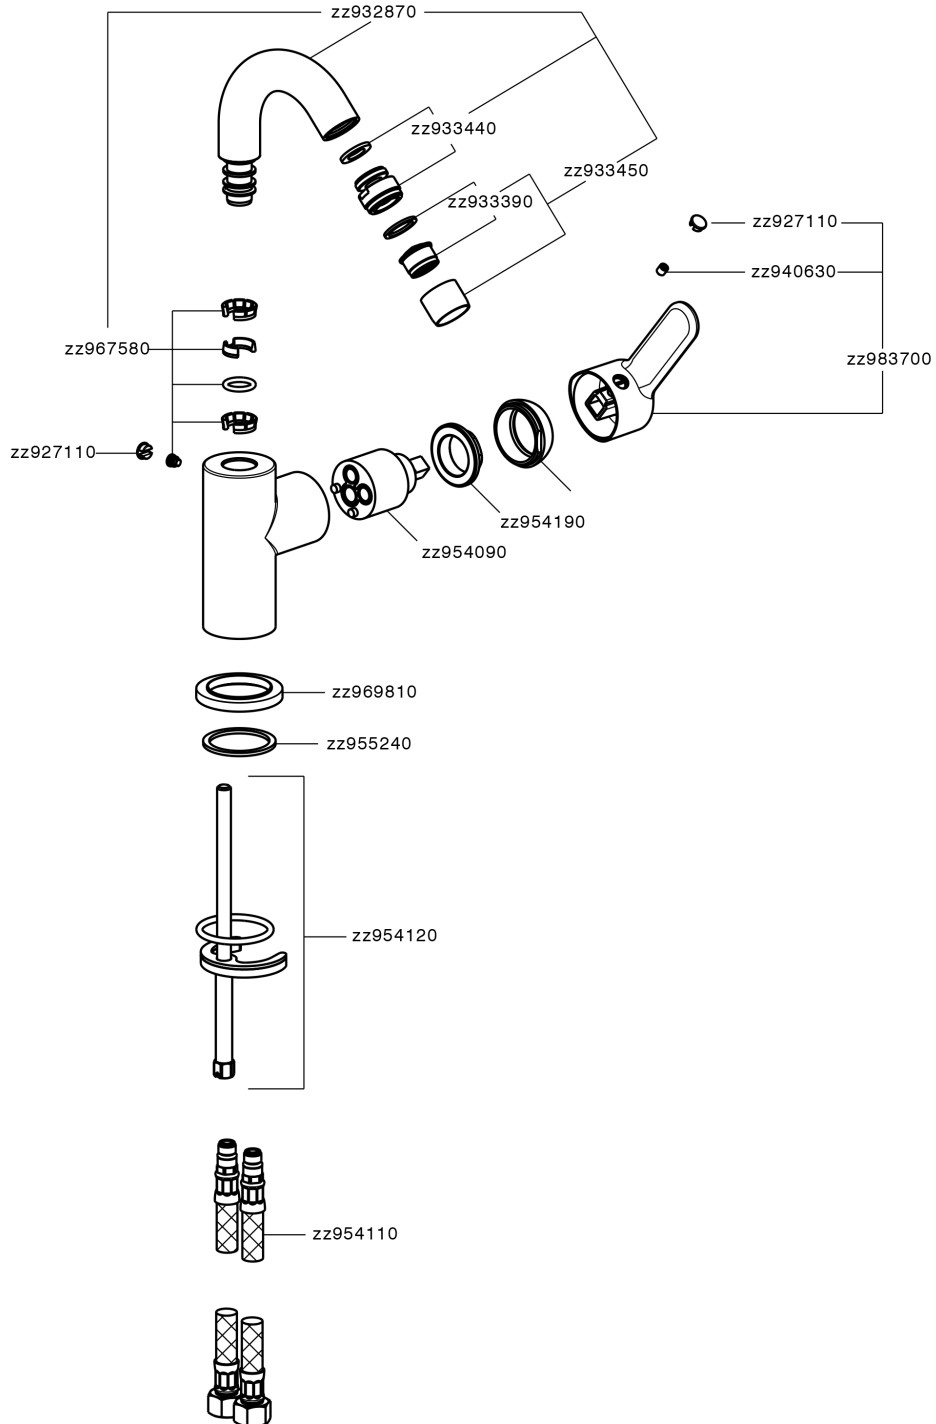

Single lever bidet mixer EnergySave TENDER_C2002565

MODEL **C2002565**

Single lever bidet mixer EnergySave, swivel spout, without automatic pop-up waste, G.3/8" stainless steel flexible hose

AVAILABLE FINISHINGS

CHARACTERISTICS

Cartridge Spare Parts **ZZ95409000**

35 mm Cartridge

EcoStop

EcoStop feature limits water flow to approximately 50% of maximum output with one point of resistance on setting. Push slightly past the middle stop only when full water output is required. This will save water up to 50%.

EnergySave

Thanks to the EnergySave device, only cold water will be drawn if the lever is operated in the central position, so that the water heater will not be engaged and no hot water wasted, leading to considerable savings in energy and costs. The temperature can be adjusted by rotating the lever to the left, until the desired temperature is reached.

Single lever bidet mixer EnergySave TENDER_C2002565

C2002565

<https://en.cisal.it/single-lever-bidet-mixer-energysave-tender-c2002565>

2026-06-13