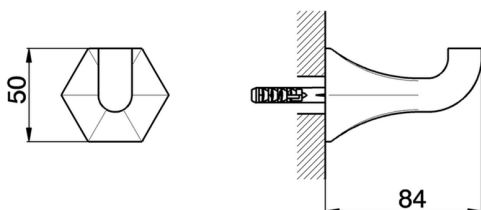

## Single hook **CHERIE\_CE090710**

MODEL **CE090710**

Single hook

AVAILABLE FINISHINGS

-  **21** 21 Chrome
-  **24** 24 Gold
-  **2B** 2B Polished Nickel
-  **2P** 2P Rose Gold

CHARACTERISTICS