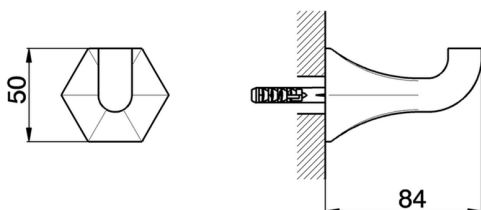

## Single hook CHERIE\_CE090710

MODEL **CE090710**

Single hook

AVAILABLE FINISHINGS

-  **21** 21 Chrome
-  **24** 24 Gold
-  **2B** 2B Polished Nickel
-  **2P** 2P Rose Gold

CHARACTERISTICS