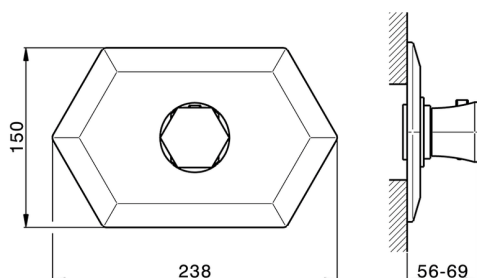

CHARACTERISTICS

Installation **Concealed**
Required concealed parts **ZA007220**

Thermostatic

The Cisal thermostatic is your personal water manager, helping you to handle, control and save water and energy.