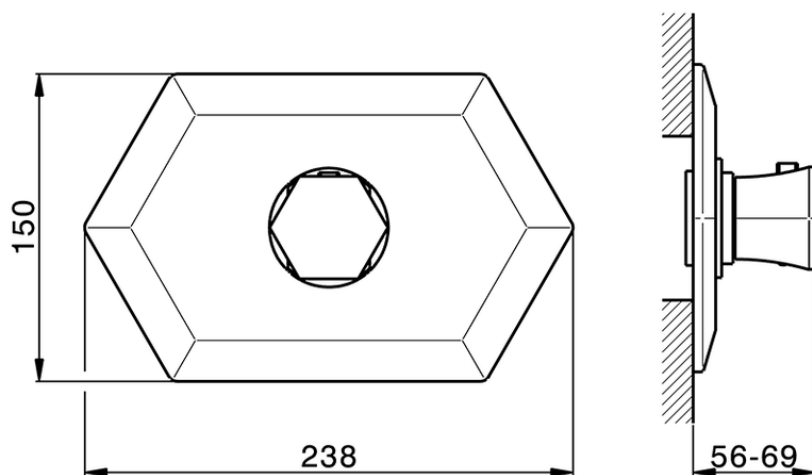

Exposed part for concealed thermo shower valve CHERIE_CE007200

CE007200

<https://en.cisal.it/exposed-part-for-concealed-thermo-shower-valve-cherie-ce007200>

Piastra/Plate/Plaque/Platte/Placa

2-3mm: XX 25-40 YY 76-91

10mm: XX 16-31 YY 65-80

ZA007220

<https://en.cisal.it/3-4-concealed-thermostatic-valve-concealed-za007220>

2026-04-28