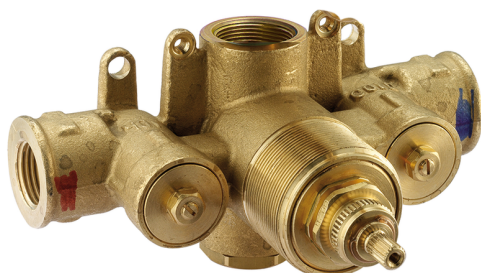

## Exposed part for concealed thermo shower valve CHERIE\_CE007200

MODEL **CE007200**

Exposed part for concealed thermo shower valve, without stop valve, without concealed part, for items ZA007220

### Thermostatic

The Cisal thermostatic is your personal water manager, helping you to handle, control and save water and energy.

## 3/4 Concealed thermostatic valve CONCEALED\_ZA007220

MODEL **ZA007220**

3/4" Concealed thermostatic valve, without  
Stopvalve, without trim kit

AVAILABLE FINISHINGS

CHARACTERISTICS

Concealed	<b>1</b>
Cartridge Spare Parts	<b>23.51A.HF</b>