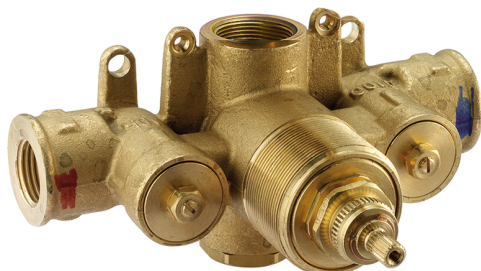

Exposed part for concealed thermo shower valve CHERIE_CE007200

MODEL **CE007200**

Exposed part for concealed thermo shower valve, without stop valve, without concealed part, for items ZA007220

AVAILABLE FINISHINGS

-  **21** 21 Chrome
-  **24** 24 Gold
-  **2B** 2B Polished Nickel
-  **2P** 2P Rose Gold

CHARACTERISTICS

Installation **Concealed**
 Required concealed parts **ZA007220**

Thermostatic

The Cisal thermostatic is your personal water manager, helping you to handle, control and save water and energy.

3/4 Concealed thermostatic valve CONCEALED_ZA007220

MODEL **ZA007220**

3/4" Concealed thermostatic valve, without
Stopvalve, without trim kit

AVAILABLE FINISHINGS

CHARACTERISTICS

Concealed	1
Cartridge Spare Parts	23.51A.HF

HF Thermostatic Valve

Piastra/Plate/Plaque/Platte/Placa
2-3mm: XX 25-40 YY 76-91
10mm: XX 16-31 YY 65-80

Thermostatic

The Cisal thermostatic is your personal water manager, helping you to handle, control and save water and energy.