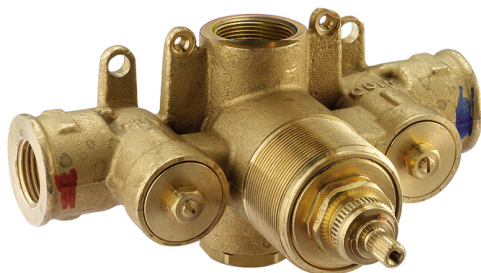

Exposed part for concealed thermo shower valve CHERIE_CE007200

MODEL **CE007200**

Exposed part for concealed thermo shower valve, without stop valve, without concealed part, for items ZA007220

AVAILABLE FINISHINGS

-  **21** 21 Chrome
-  **24** 24 Gold
-  **2B** 2B Polished Nickel
-  **2P** 2P Rose Gold

CHARACTERISTICS

Installation **Concealed**
 Required concealed parts **ZA007220**

Thermostatic

The Cisal thermostatic is your personal water manager, helping you to handle, control and save water and energy.

3/4" Concealed thermostatic valve CONCEALED_ZA007220

MODEL **ZA007220**

3/4" Concealed thermostatic valve, without
Stopvalve, without trim kit

AVAILABLE FINISHINGS

CHARACTERISTICS

Concealed **1**
Cartridge Spare Parts **23.51A.HF**
HF Thermostatic Valve

Piastra/Plate/Plaque/Platte/Placa
2-3mm: XX 25-40 YY 76-91
10mm: XX 16-31 YY 65-80

Thermostatic

The Cisal thermostatic is your personal water manager, helping you to handle, control and save water and energy.