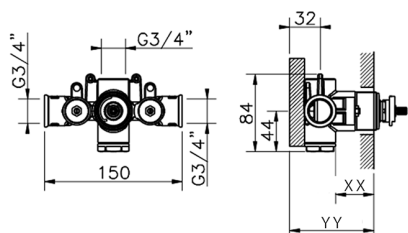

Piastra/Plate/Plaque/Platte/Placa
2-3mm: XX 25-40 YY 76-91
10mm: XX 16-31 YY 65-80

Thermostatic

The Cisal thermostatic is your personal water manager, helping you to handle, control and save water and energy.

2026-04-10