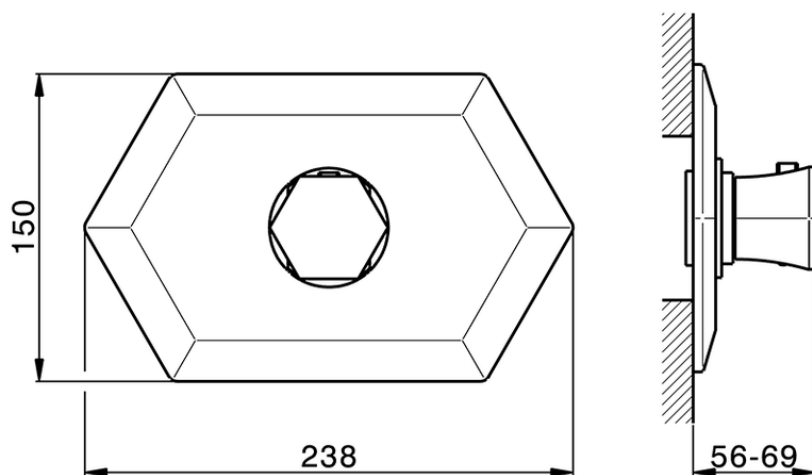

## Exposed part for concealed thermo shower valve CHERIE\_CE007200

CE007200

<https://en.cisal.it/exposed-part-for-concealed-thermo-shower-valve-cherie-ce007200>

## Piastra/Plate/Plaque/Platte/Placa

2-3mm: XX 25-40 YY 76-91

10mm: XX 16-31 YY 65-80

ZA007220

<https://en.cisal.it/3-4-concealed-thermostatic-valve-concealed-za007220>

2026-06-14