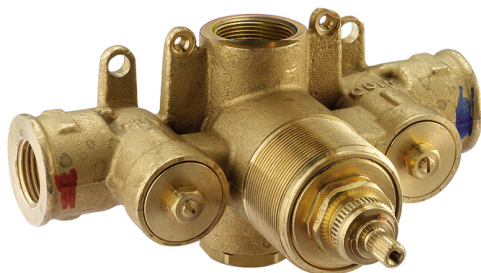

3/4 Concealed thermostatic valve CONCEALED_ZA007220

MODEL **ZA007220**

3/4" Concealed thermostatic valve, without
Stopvalve, without trim kit

AVAILABLE FINISHINGS

CHARACTERISTICS

Concealed **1**
Cartridge Spare Parts **23.51A.HF**
HF Thermostatic Valve