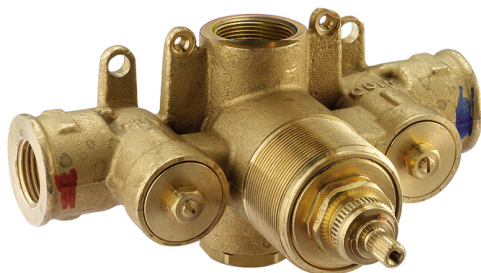

Exposed part for concealed thermo shower valve CHERIE_CE007200

MODEL **CE007200**

Exposed part for concealed thermo shower valve, without stop valve, without concealed part, for items ZA007220

AVAILABLE FINISHINGS

-  **21** 21 Chrome
-  **24** 24 Gold
-  **2B** 2B Polished Nickel
-  **2P** 2P Rose Gold

CHARACTERISTICS

Installation **Concealed**
 Required concealed parts **ZA007220**

Thermostatic

The Cisal thermostatic is your personal water manager, helping you to handle, control and save water and energy.

3/4 Concealed thermostatic valve CONCEALED_ZA007220

MODEL **ZA007220**

3/4" Concealed thermostatic valve, without
Stopvalve, without trim kit

AVAILABLE FINISHINGS

CHARACTERISTICS

Concealed **1**
Cartridge Spare Parts **23.51A.HF**
HF Thermostatic Valve

Piastra/Plate/Plaque/Platte/Placa
2-3mm: XX 25-40 YY 76-91
10mm: XX 16-31 YY 65-80

Thermostatic

The Cisal thermostatic is your personal water manager, helping you to handle, control and save water and energy.