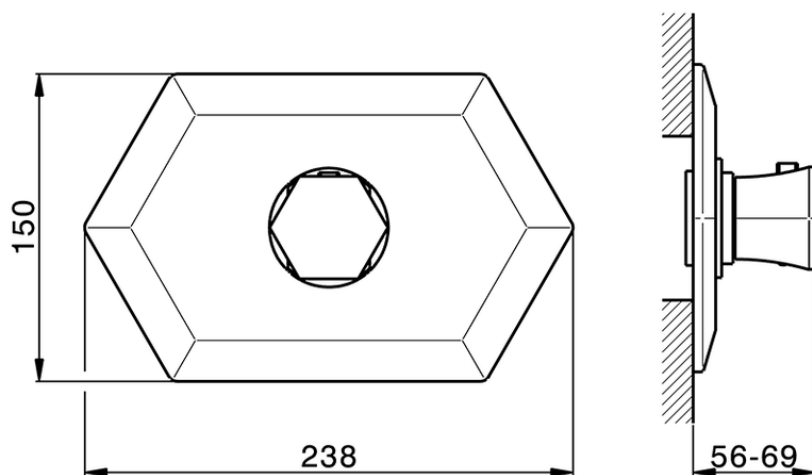

## Exposed part for concealed thermo shower valve CHERIE\_CE007200

CE007200

<https://en.cisal.it/exposed-part-for-concealed-thermo-shower-valve-cherie-ce007200>

Piastra/Plate/Plaque/Platte/Placa

2-3mm: XX 25-40 YY 76-91

10mm: XX 16-31 YY 65-80

ZA007220

<https://en.cisal.it/3-4-concealed-thermostatic-valve-concealed-za007220>

2026-06-13