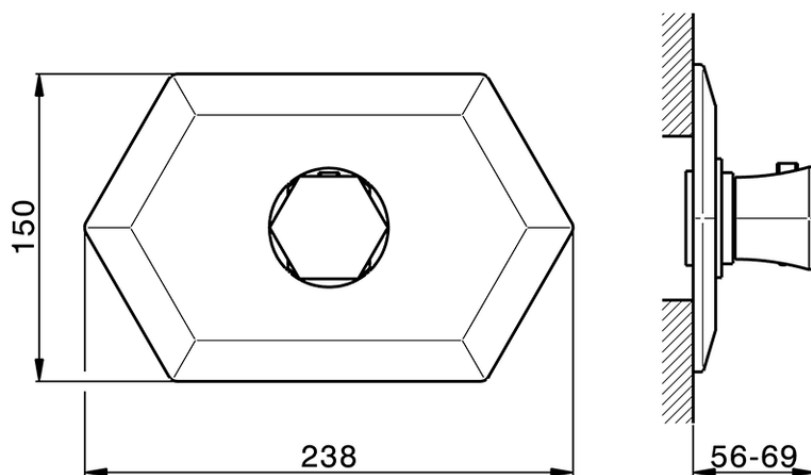

Exposed part for concealed thermo shower valve CHERIE_CE007200

CE007200

<https://en.cisal.it/exposed-part-for-concealed-thermo-shower-valve-cherie-ce007200>

Piastra/Plate/Plaque/Platte/Placa

2-3mm: XX 25-40 YY 76-91

10mm: XX 16-31 YY 65-80