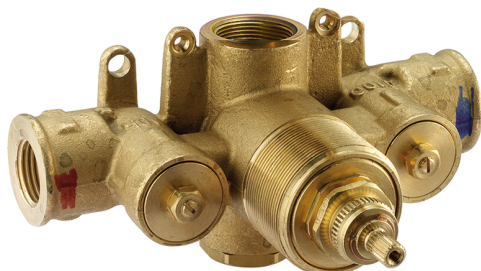

Exposed part for concealed thermo shower valve CHERIE_CE007200

MODEL **CE007200**

Exposed part for concealed thermo shower valve, without stop valve, without concealed part, for items ZA007220

AVAILABLE FINISHINGS

-  **21** 21 Chrome
-  **24** 24 Gold
-  **2B** 2B Polished Nickel
-  **2P** 2P Rose Gold

CHARACTERISTICS

Installation **Concealed**
 Required concealed parts **ZA007220**

Thermostatic

The Cisal thermostatic is your personal water manager, helping you to handle, control and save water and energy.

3/4" Concealed thermostatic valve CONCEALED_ZA007220

MODEL **ZA007220**

3/4" Concealed thermostatic valve, without
Stopvalve, without trim kit

AVAILABLE FINISHINGS

CHARACTERISTICS

Concealed **1**
Cartridge Spare Parts **23.51A.HF**
HF Thermostatic Valve

Piastra/Plate/Plaque/Platte/Placa

2-3mm: XX 25-40 YY 76-91

10mm: XX 16-31 YY 65-80

Thermostatic

The Cisal thermostatic is your personal water manager, helping you to handle, control and save water and energy.