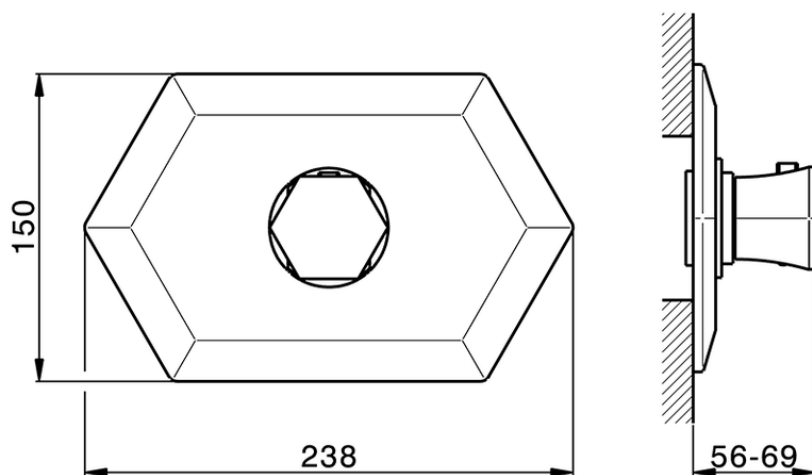

Exposed part for concealed thermo shower valve CHERIE_CE007200

CE007200

<https://en.cisal.it/exposed-part-for-concealed-thermo-shower-valve-cherie-ce007200>

Piastra/Plate/Plaque/Platte/Placa

2-3mm: XX 25-40 YY 76-91

10mm: XX 16-31 YY 65-80

ZA007220

<https://en.cisal.it/3-4-concealed-thermostatic-valve-concealed-za007220>

2026-06-14