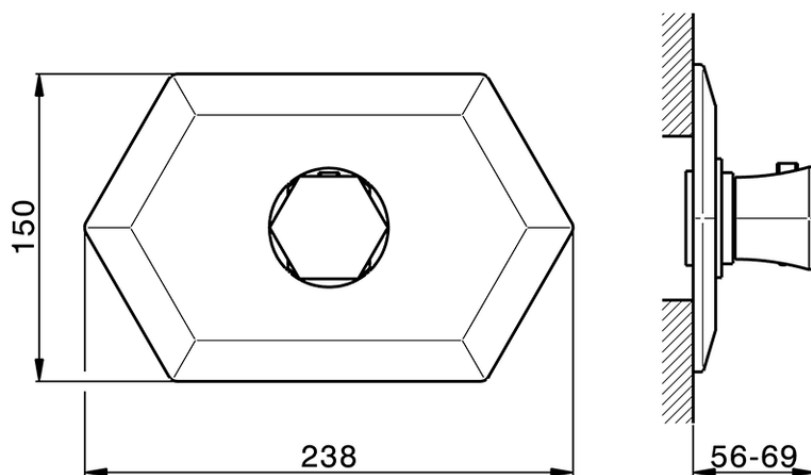

Exposed part for concealed thermo shower valve CHERIE_CE007200

CE007200

<https://en.cisal.it/exposed-part-for-concealed-thermo-shower-valve-cherie-ce007200>

Piastra/Plate/Plaque/Platte/Placa

2-3mm: XX 25-40 YY 76-91

10mm: XX 16-31 YY 65-80

ZA007220

<https://en.cisal.it/3-4-concealed-thermostatic-valve-concealed-za007220>

2026-04-08