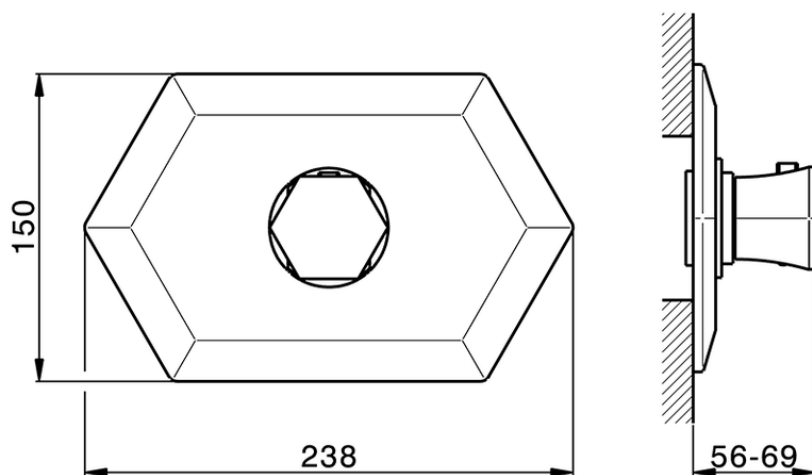

Exposed part for concealed thermo shower valve CHERIE_CE007200

CE007200

<https://en.cisal.it/exposed-part-for-concealed-thermo-shower-valve-cherie-ce007200>

Piastra/Plate/Plaque/Platte/Placa
 2-3mm: XX 25-40 YY 76-91
 10mm: XX 16-31 YY 65-80