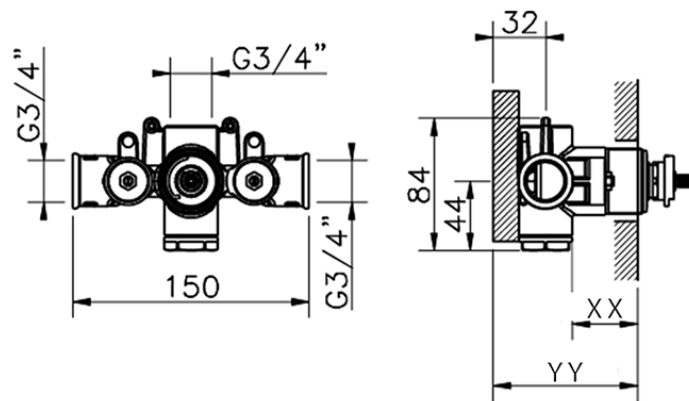

Exposed part for concealed thermo shower valve CHERIE_CE007200

CE007200

<https://en.cisal.it/exposed-part-for-concealed-thermo-shower-valve-cherie-ce007200>

Piastra/Plate/Plaque/Platte/Placa
 2-3mm: XX 25-40 YY 76-91
 10mm: XX 16-31 YY 65-80

ZA007220

<https://en.cisal.it/3-4-concealed-thermostatic-valve-concealed-za007220>

2026-05-19