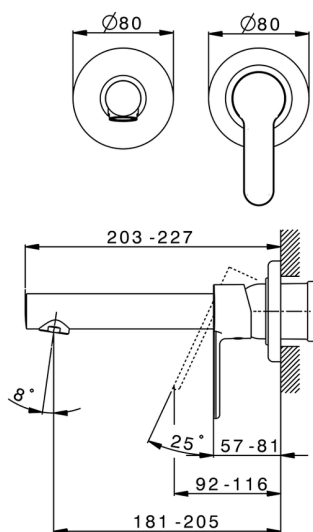

Exposed part for single lever washbasin valve TENDER_C2005511

MODEL **C2005511**

Exposed part for single lever washbasin valve, without concealed part, spout L.200 mm, for item Easy-Box ZA002450-ZA025510

AVAILABLE FINISHINGS

CHARACTERISTICS

Installation **Concealed**

Required concealed parts **ZA002450**

Exposed part for single lever washbasin valve TENDER_C2005511

C2005511

<https://en.cisal.it/exposed-part-for-single-lever-washbasin-valve-tender-c2005511>