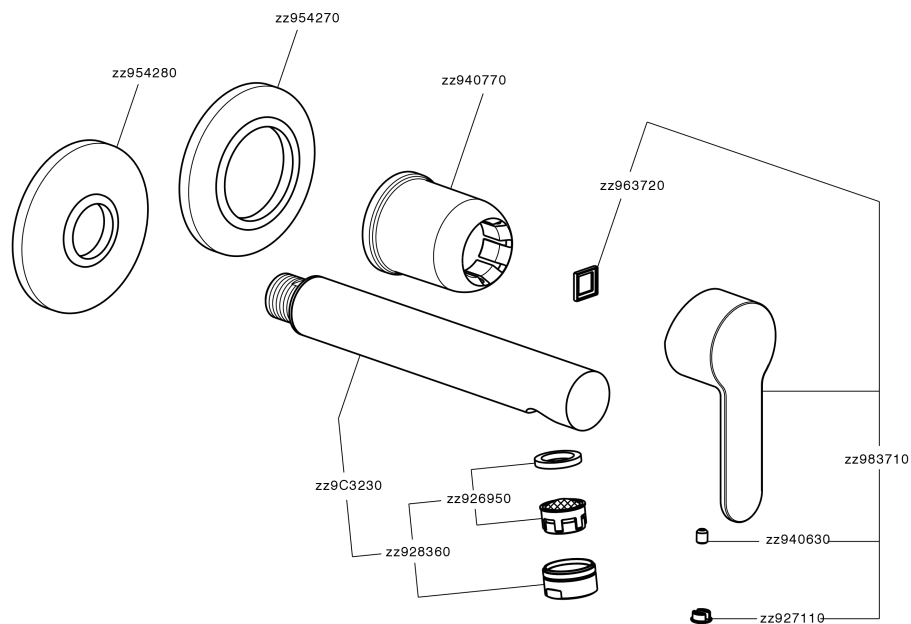

Exposed part for single lever washbasin valve TENDER_C2005511

MODEL **C2005511**

Exposed part for single lever washbasin valve, without concealed part, spout L.200 mm, for item Easy-Box ZA002450-ZA025510

AVAILABLE FINISHINGS

CHARACTERISTICS

Installation **Concealed**

Required concealed parts **ZA002450**

Exposed part for single lever washbasin valve TENDER_C2005511

C2005511

<https://en.cisal.it/exposed-part-for-single-lever-washbasin-valve-tender-c2005511>