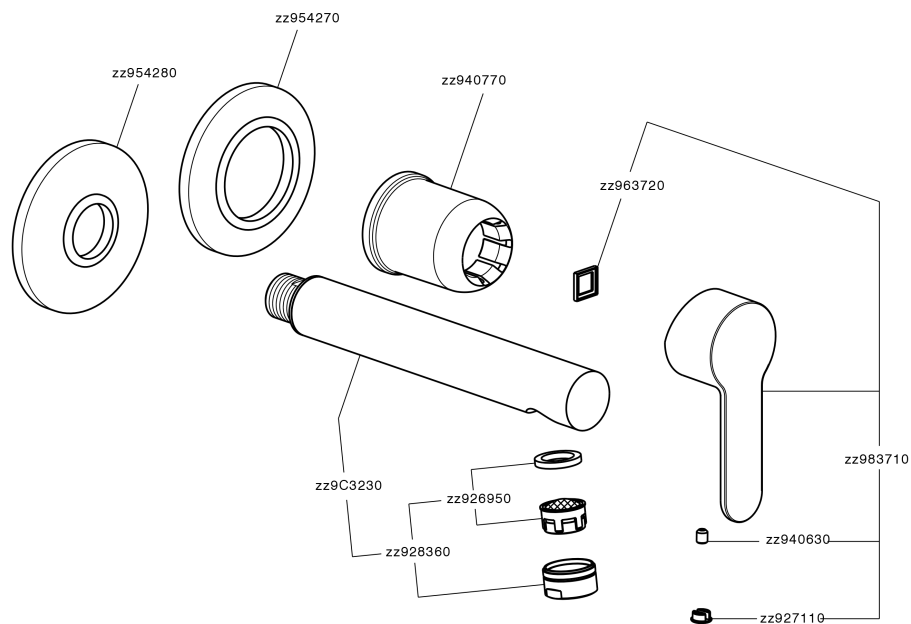

Exposed part for single lever washbasin valve TENDER_C2005511

C2005511

<https://en.cisal.it/exposed-part-for-single-lever-washbasin-valve-tender-c2005511>

2024-11-23