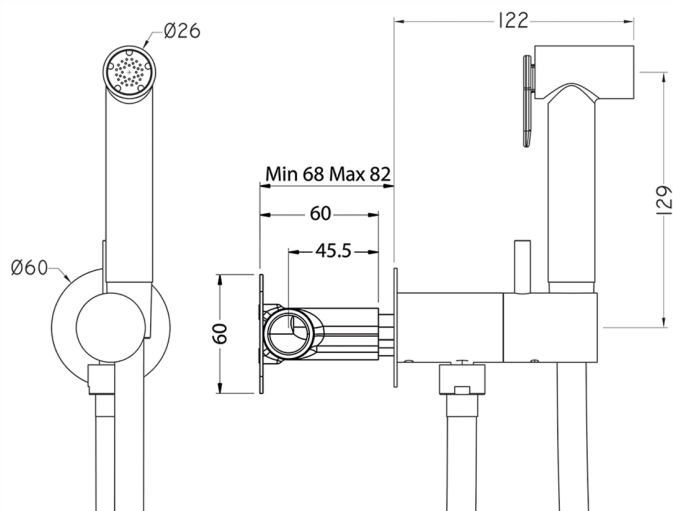

## Bidet handshower set HYGENIC SHOWERS\_CV007975

MODEL

**CV007975**

Bidet handshower set, round wall bracket, gradual mixing of hot&cold water, with concealed part, Brass Bidet handshower - 120 cm PVC flexible hose

### CHARACTERISTICS

**Bidet handshower**