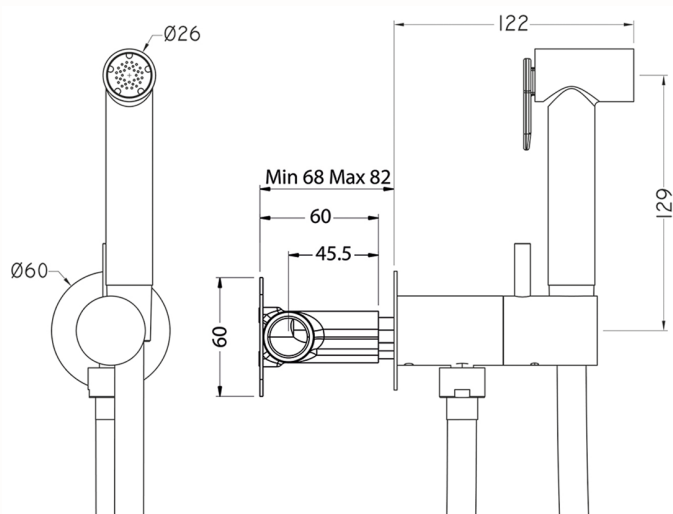

AVAILABLE FINISHINGS

- **21** 21 Chrome
- **24** 24 Gold
- **27** 27 Old Bronze
- **2F** 2F Brushed Nickel
- **2Q** 2Q Black Titanium
- **40** 40 Matt Black
- **4Q** 4Q Matt White
- **5H** 5H Dark Brass Brushed