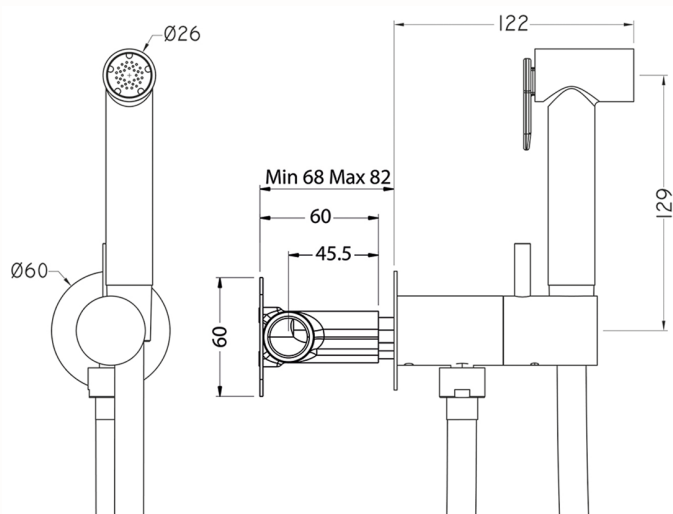

## Bidet handshower set HYGENIC SHOWERS\_CV007975

MODEL **CV007975**

Bidet handshower set, round wall bracket, gradual mixing of hot & cold water, with concealed part, Brass Bidet handshower - 120 cm PVC flexible hose

### CHARACTERISTICS

**Bidet handshower**