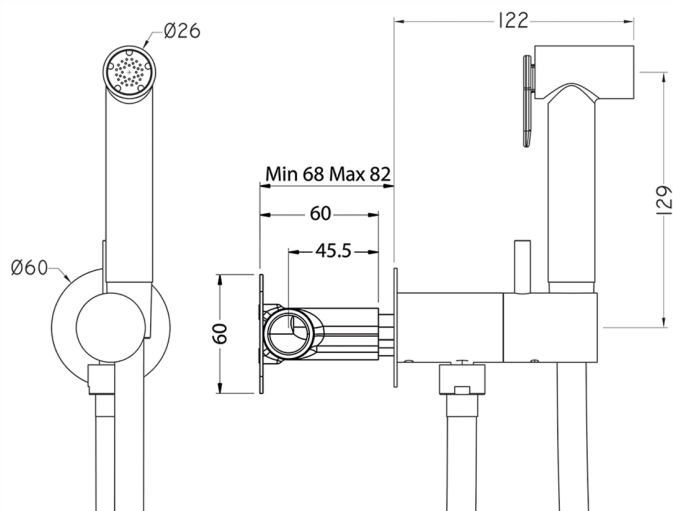

AVAILABLE FINISHINGS

- **21** 21 Chrome
- **24** 24 Gold
- **27** 27 Old Bronze
- **2F** 2F Brushed Nickel
- **2Q** 2Q Black Titanium
- **40** 40 Matt Black
- **4Q** 4Q Matt White
- **5H** 5H Dark Brass Brushed