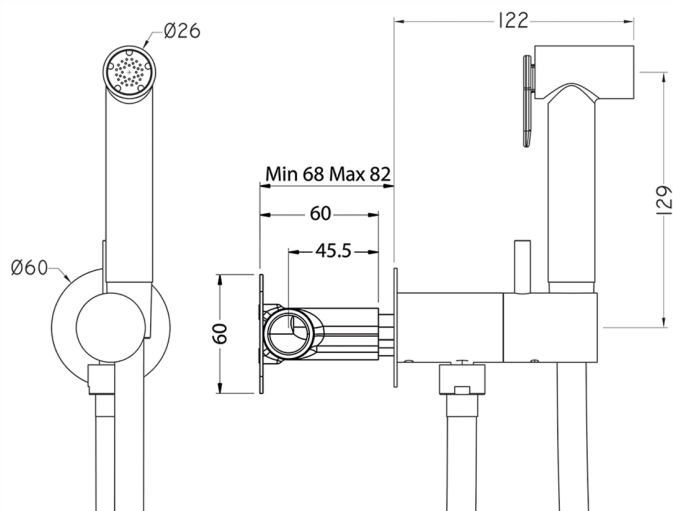

## Bidet handshower set HYGENIC SHOWERS\_CV007975

MODEL

**CV007975**

Bidet handshower set, round wall bracket, gradual mixing of hot&cold water, with concealed part, Brass  
Bidet handshower - 120 cm PVC flexible hose

### CHARACTERISTICS

**Bidet handshower**