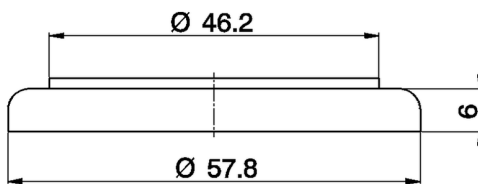

Display board for Europa single lever mixer COMPONENTS_ZA006030

MODEL **ZA006030**

Display board for Europa single lever mixer, in ABS

AVAILABLE FINISHINGS

CHARACTERISTICS

2026-04-08