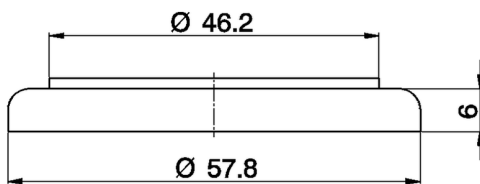

Display board for Europa single lever mixer COMPONENTS_ZA006030

MODEL **ZA006030**

Display board for Europa single lever mixer, in ABS

AVAILABLE FINISHINGS

CHARACTERISTICS

2026-04-30