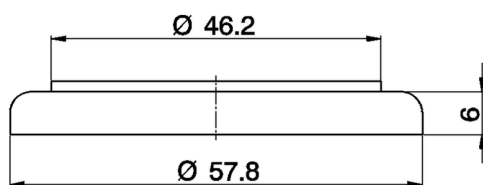

Display board for Europa single lever mixer COMPONENTS_ZA006030

MODEL **ZA006030**

Display board for Europa single lever mixer, in ABS

AVAILABLE FINISHINGS

CHARACTERISTICS

2026-06-13