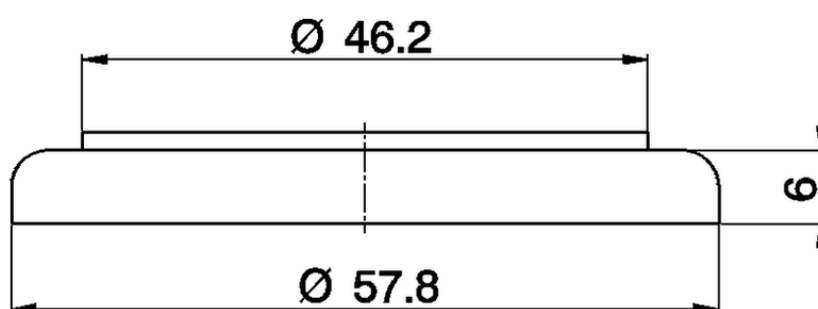

Display board for Europa single lever mixer COMPONENTS_ZA006030

ZA006030

<https://en.cisal.it/display-board-for-europa-single-lever-mixer-components-za006030>

2026-04-29