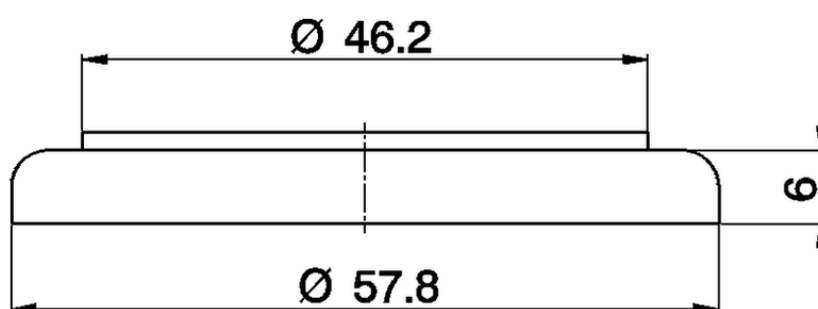

Display board for Europa single lever mixer COMPONENTS_ZA006030

ZA006030

<https://en.cisal.it/display-board-for-europa-single-lever-mixer-components-za006030>

2026-04-08