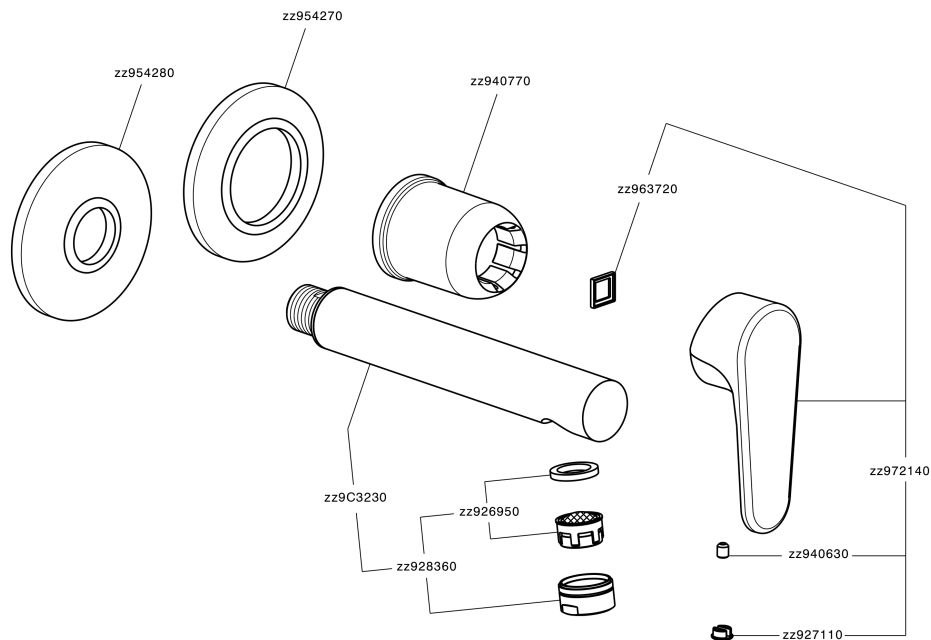

Exposed part for single lever washbasin valve ALMA_A3005511

A3005511

<https://en.cisal.it/exposed-part-for-single-lever-washbasin-valve-alma-a3005511>

2024-12-31