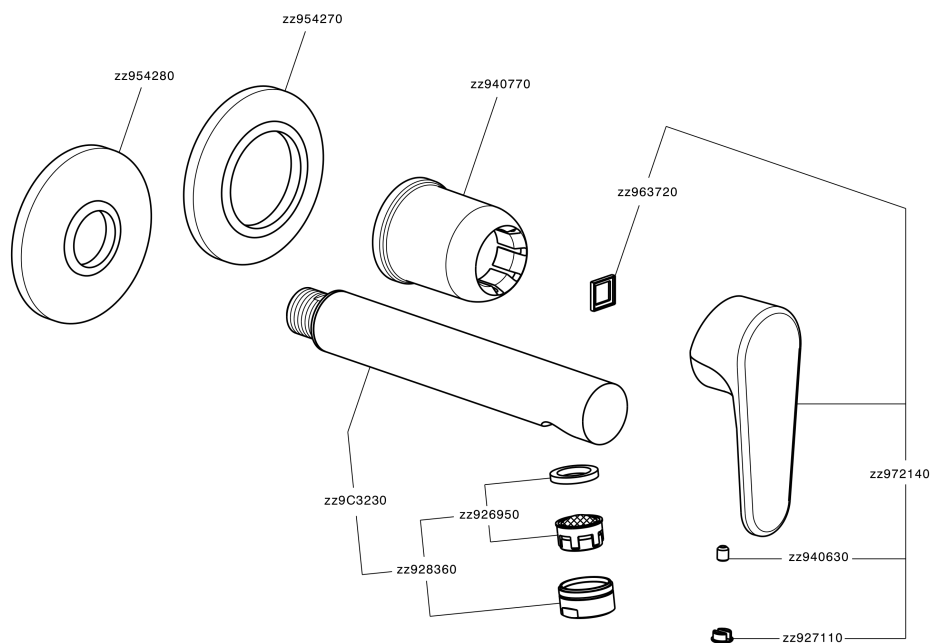

Exposed part for single lever washbasin valve ALMA_A3005511

A3005511

<https://en.cisal.it/exposed-part-for-single-lever-washbasin-valve-alma-a3005511>

2024-12-22