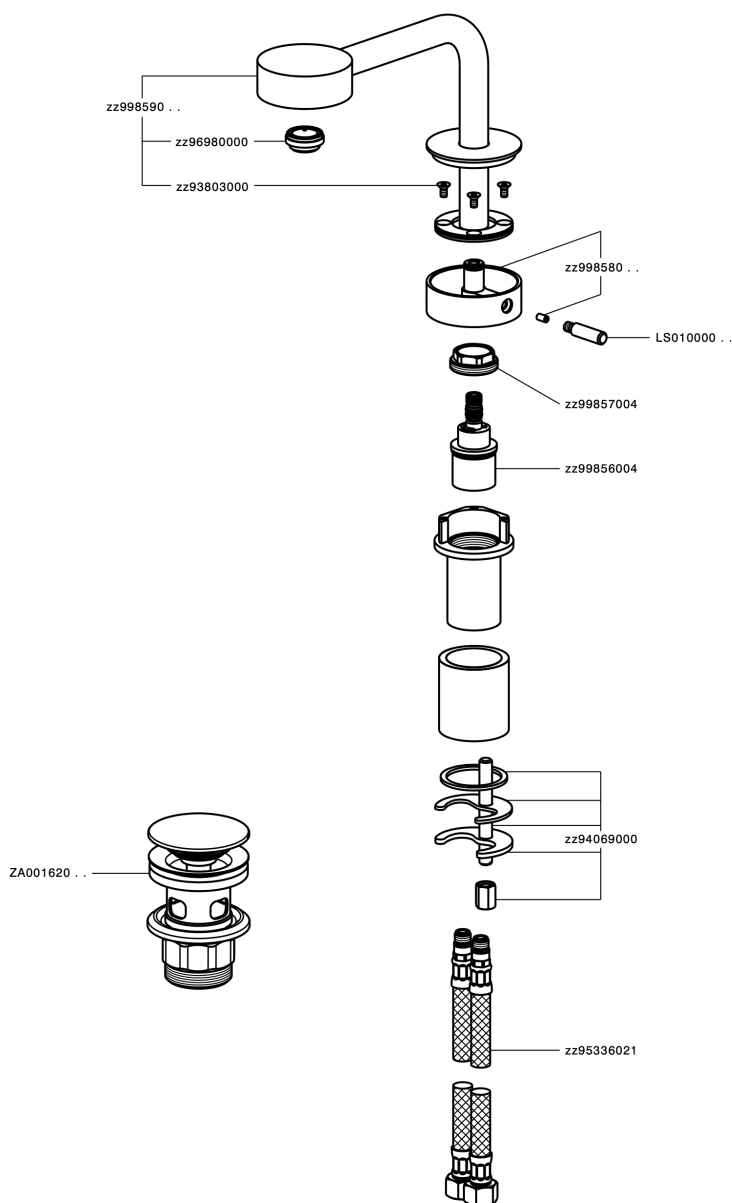

## Single lever washbasin mixer SLIM\_SM000710

MODEL **SM000710**

Single lever washbasin mixer, with 1"1/4 Click Clack waste, G.3/8" stainless steel flexible hoses

### CHARACTERISTICS

Cartridge Spare Parts **ZZ99856004**

**27 mm Progressive single-lever cartridge**

## Single lever washbasin mixer SLIM\_SM000710

SM000710

<https://en.cisal.it/single-lever-washbasin-mixer-slim-sm000710>

2026-04-26