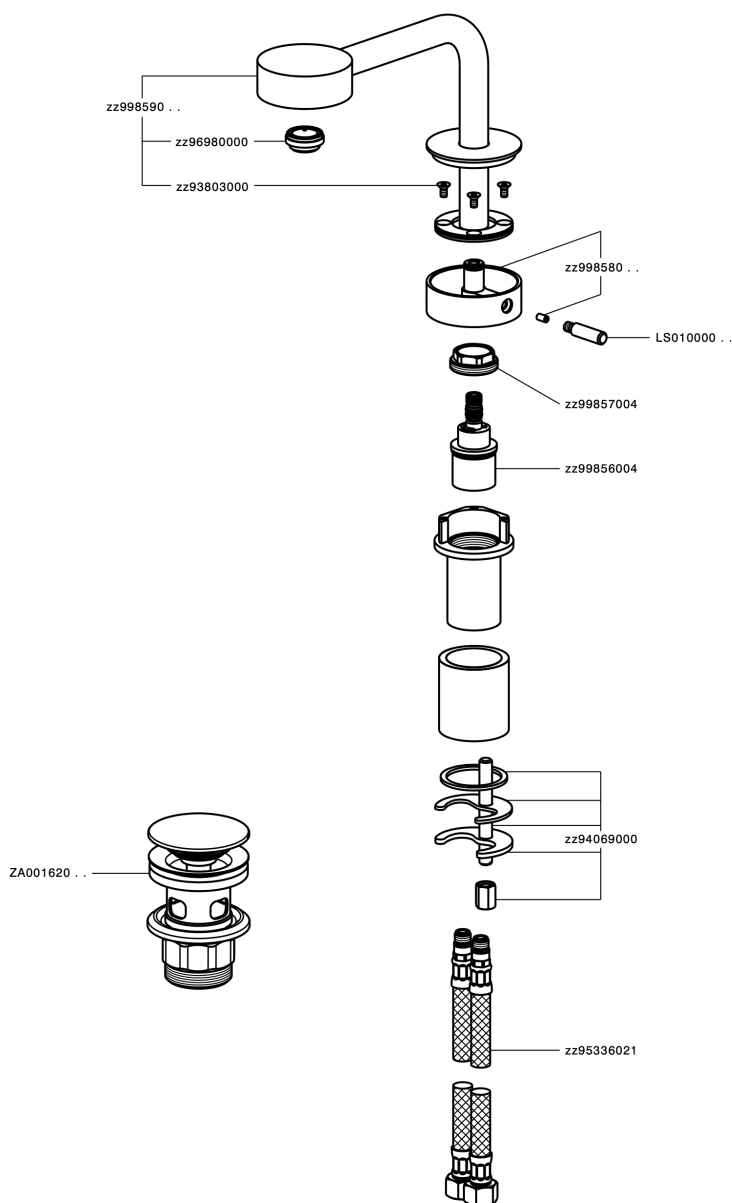

## Single lever washbasin mixer SLIM\_SM000710

MODEL **SM000710**

Single lever washbasin mixer, with 1"1/4 Click Clack waste, G.3/8" stainless steel flexible hoses

### CHARACTERISTICS

Cartridge Spare Parts **ZZ99856004**

**27 mm Progressive single-lever cartridge**

## Single lever washbasin mixer SLIM\_SM000710

SM000710

<https://en.cisal.it/single-lever-washbasin-mixer-slim-sm000710>

2026-05-17