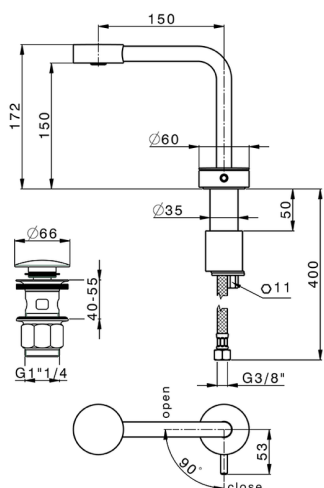

## Single lever washbasin mixer SLIM\_SM000710

MODEL **SM000710**

Single lever washbasin mixer, with 1"1/4 Click Clack waste, G.3/8" stainless steel flexible hoses

### CHARACTERISTICS

Cartridge Spare Parts **ZZ99856004**

**27 mm Progressive single-lever cartridge**

## Single lever washbasin mixer SLIM\_SM000710

SM000710

<https://en.cisal.it/single-lever-washbasin-mixer-slim-sm000710>

2026-04-26