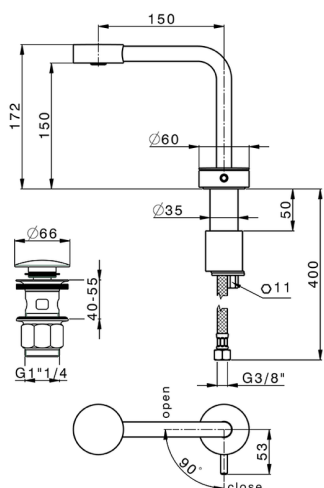

## Single lever washbasin mixer SLIM\_SM000710

MODEL **SM000710**

Single lever washbasin mixer, with 1"1/4 Click Clack waste, G.3/8" stainless steel flexible hoses

### CHARACTERISTICS

Cartridge Spare Parts **ZZ99856004**

**27 mm Progressive single-lever cartridge**

## Single lever washbasin mixer SLIM\_SM000710

SM000710

<https://en.cisal.it/single-lever-washbasin-mixer-slim-sm000710>

2026-05-17