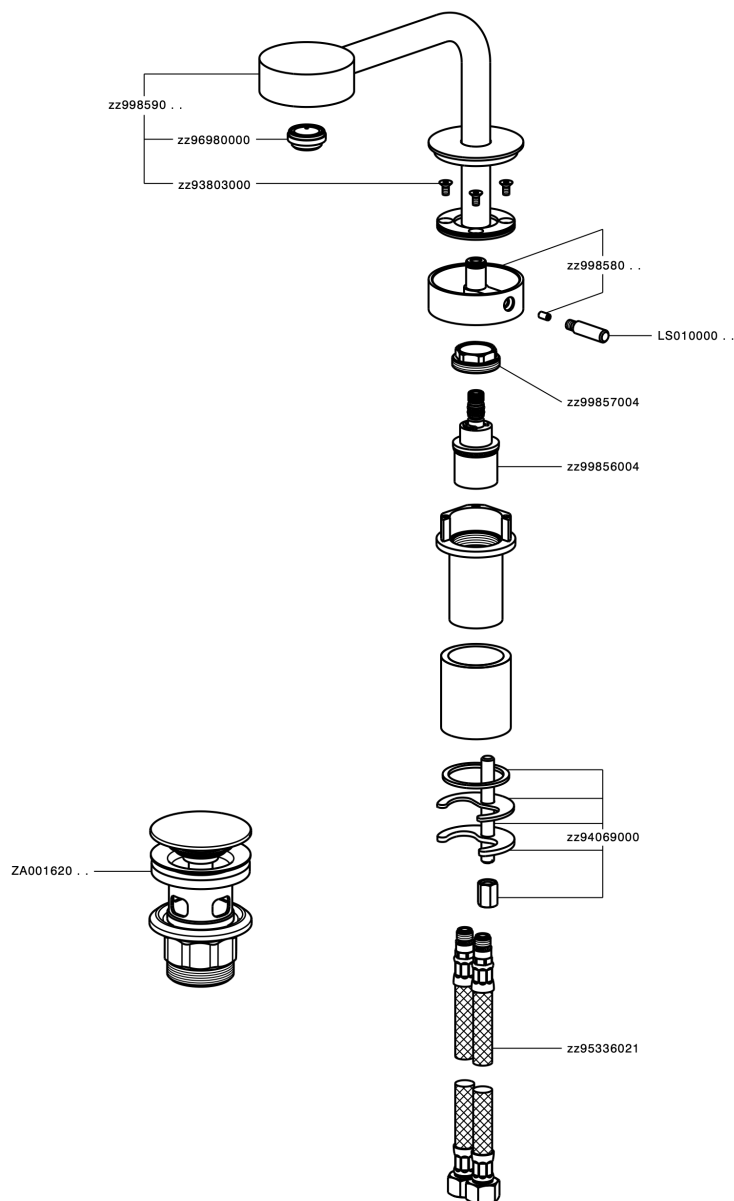

Single lever washbasin mixer SLIM_SM000710

SM000710

<https://en.cisal.it/single-lever-washbasin-mixer-slim-sm000710>

2026-05-17