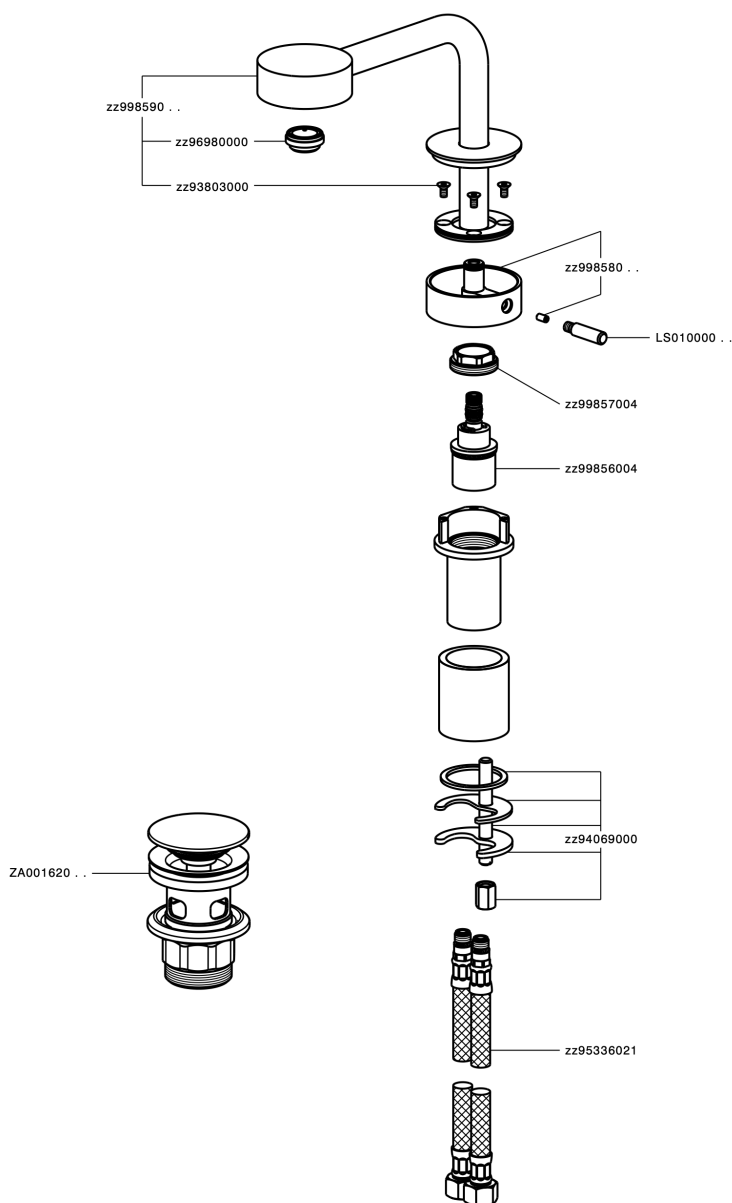

Single lever washbasin mixer SLIM_SM000710

SM000710

<https://en.cisal.it/single-lever-washbasin-mixer-slim-sm000710>

2026-04-26