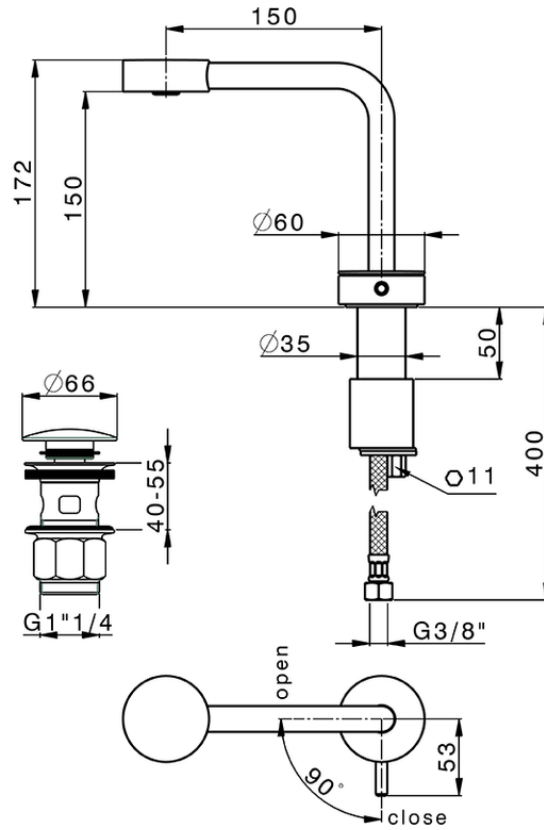

Single lever washbasin mixer SLIM_SM000710

SM000710

<https://en.cisal.it/single-lever-washbasin-mixer-slim-sm000710>

2026-05-17