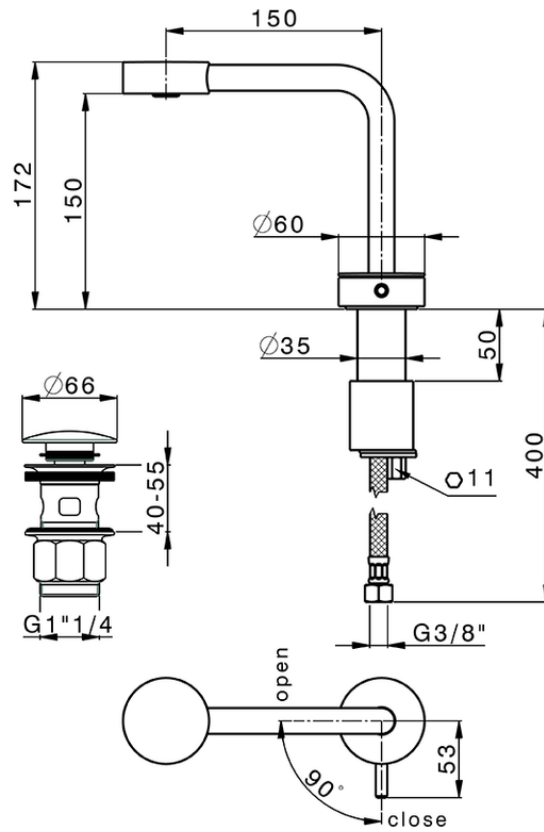

Single lever washbasin mixer SLIM_SM000710

SM000710

<https://en.cisal.it/single-lever-washbasin-mixer-slim-sm000710>

2026-04-26