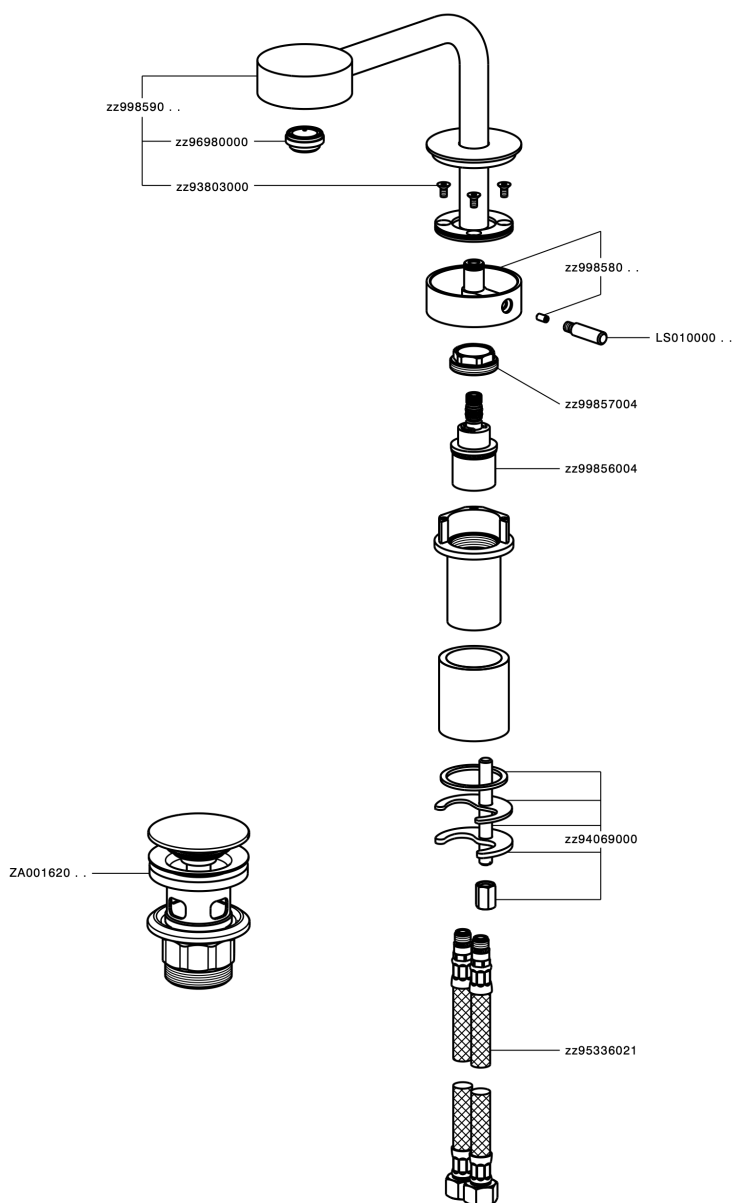

Single lever washbasin mixer SLIM_SM000710

SM000710

<https://en.cisal.it/single-lever-washbasin-mixer-slim-sm000710>

2026-06-13