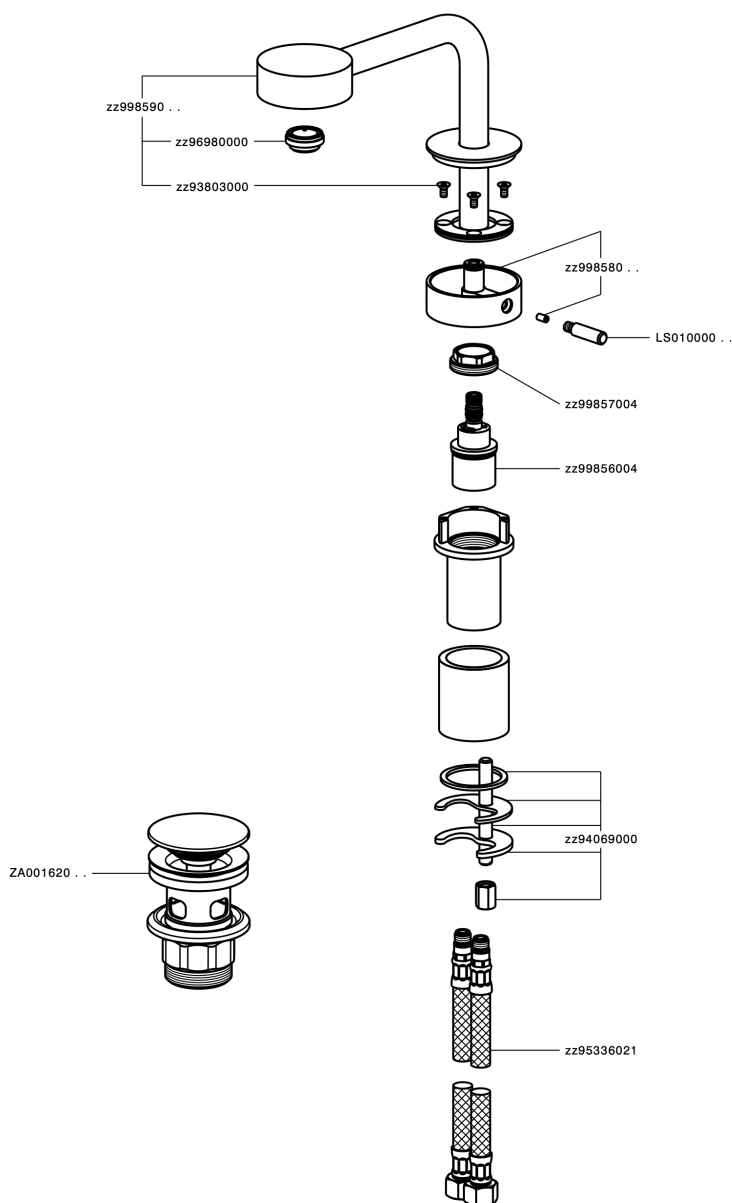

Single lever washbasin mixer SLIM_SM000710

MODEL **SM000710**

Single lever washbasin mixer, with 1"1/4 Click Clack waste, G.3/8" stainless steel flexible hoses

AVAILABLE FINISHINGS

-  **40** 40 Matt Black
-  **4Q** 4Q Matt White
-  **6T** 6T Chrome/Matt Black
-  **7D** 7D Polished Nickel/Matt Black

CHARACTERISTICS

Cartridge Spare Parts **ZZ99856004**

27 mm Progressive single-lever cartridge

Single lever washbasin mixer SLIM_SM000710

SM000710

<https://en.cisal.it/single-lever-washbasin-mixer-slim-sm000710>