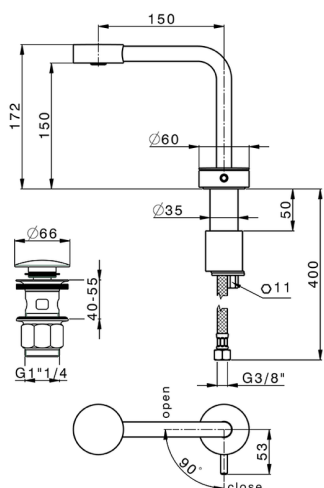

Single lever washbasin mixer SLIM_SM000710

MODEL **SM000710**

Single lever washbasin mixer, with 1"1/4 Click Clack waste, G.3/8" stainless steel flexible hoses

AVAILABLE FINISHINGS

-  **40** 40 Matt Black
-  **4Q** 4Q Matt White
-  **6T** 6T Chrome/Matt Black
-  **7D** 7D Polished Nickel/Matt Black

CHARACTERISTICS

Cartridge Spare Parts **ZZ99856004**

27 mm Progressive single-lever cartridge

Single lever washbasin mixer SLIM_SM000710

SM000710

<https://en.cisal.it/single-lever-washbasin-mixer-slim-sm000710>