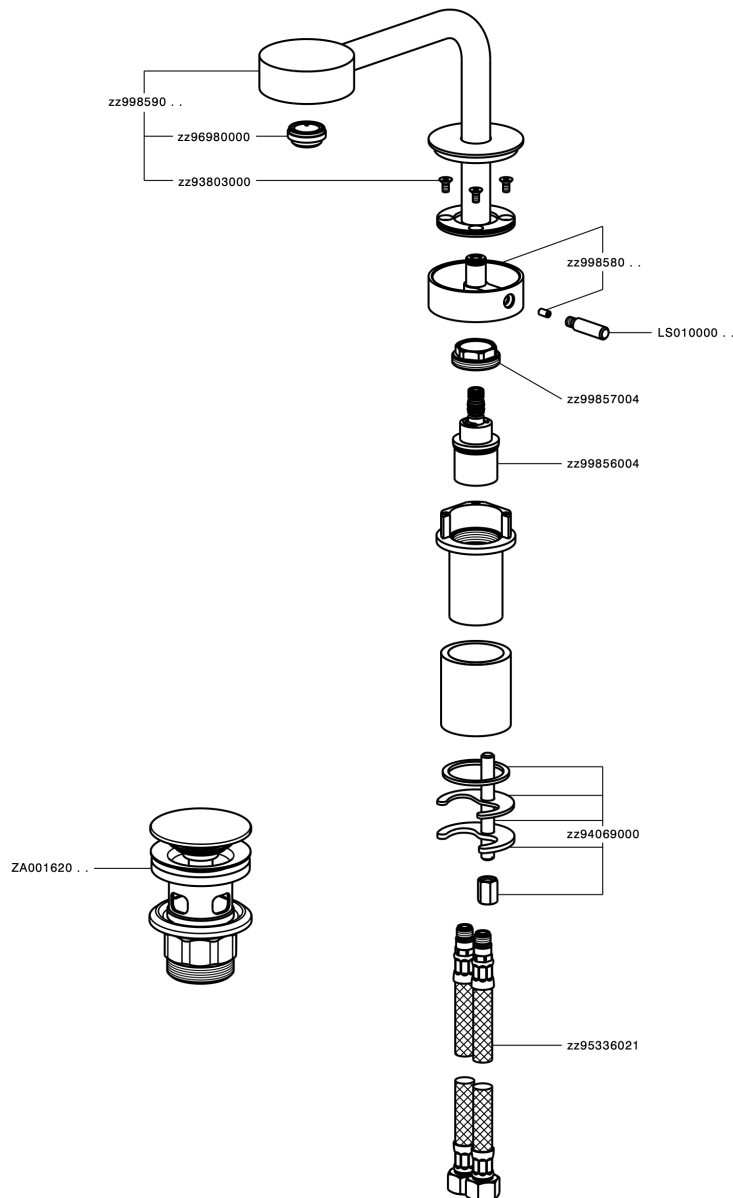

Single lever washbasin mixer SLIM_SM000710

MODEL **SM000710**

Single lever washbasin mixer, with 1"1/4 Click Clack waste, G.3/8" stainless steel flexible hoses

AVAILABLE FINISHINGS

-  **40** 40 Matt Black
-  **4Q** 4Q Matt White
-  **6T** 6T Chrome/Matt Black
-  **7D** 7D Polished Nickel/Matt Black

CHARACTERISTICS

Cartridge Spare Parts **ZZ99856004**

27 mm Progressive single-lever cartridge

Single lever washbasin mixer SLIM_SM000710

SM000710

<https://en.cisal.it/single-lever-washbasin-mixer-slim-sm000710>