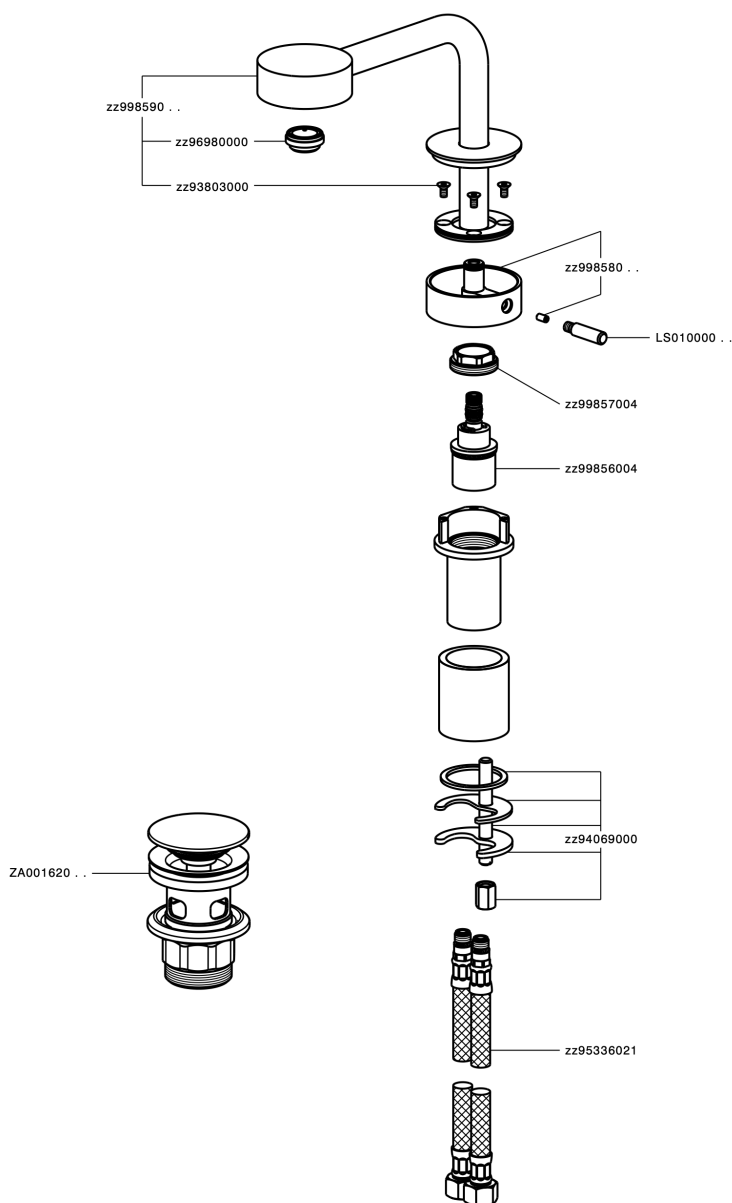

## Single lever washbasin mixer SLIM\_SM000710

SM000710

<https://en.cisal.it/single-lever-washbasin-mixer-slim-sm000710>

2026-06-14