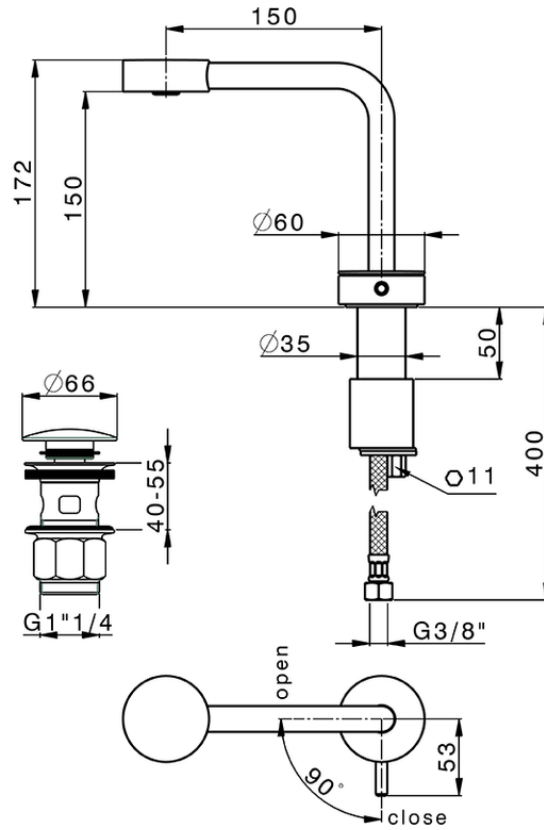

Single lever washbasin mixer SLIM_SM000710

SM000710

<https://en.cisal.it/single-lever-washbasin-mixer-slim-sm000710>

2026-04-26