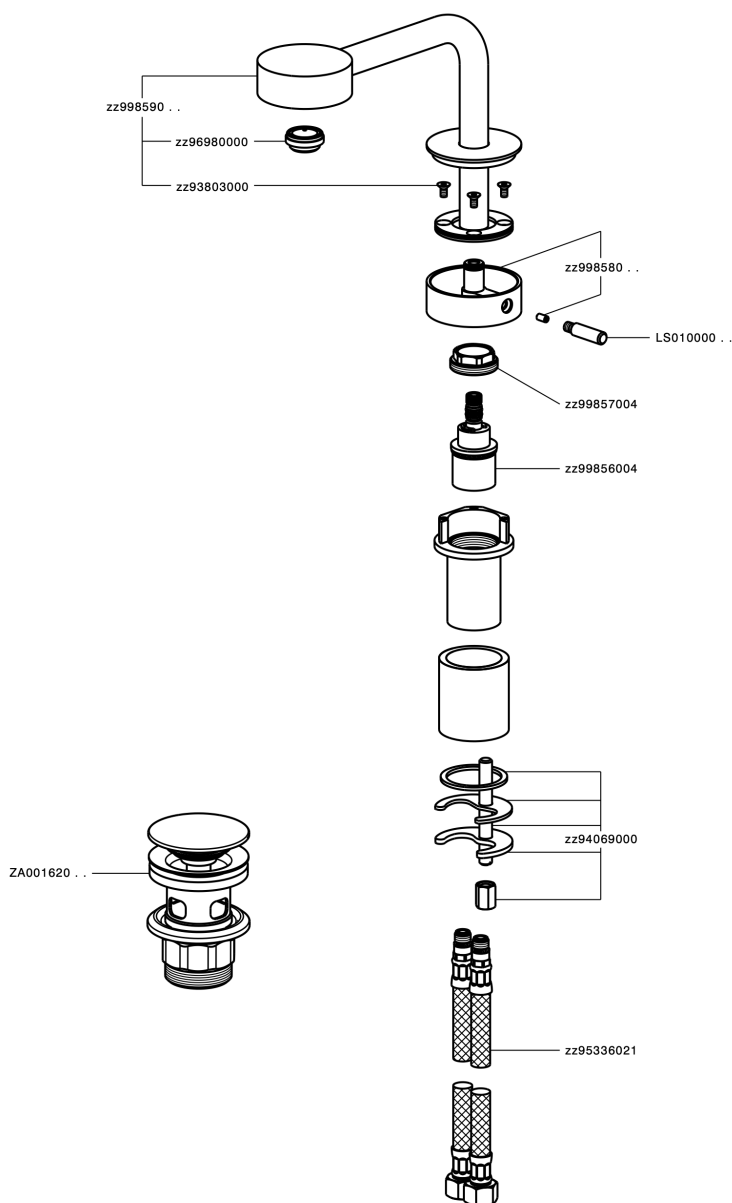

Single lever washbasin mixer SLIM_SM000710

SM000710

<https://en.cisal.it/single-lever-washbasin-mixer-slim-sm000710>

2026-04-27