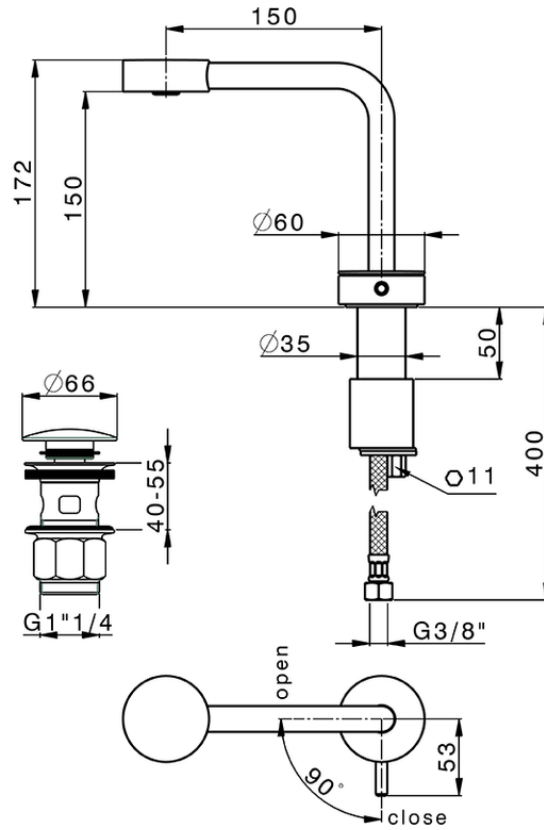

## Single lever washbasin mixer SLIM\_SM000710

SM000710

<https://en.cisal.it/single-lever-washbasin-mixer-slim-sm000710>

2026-06-14