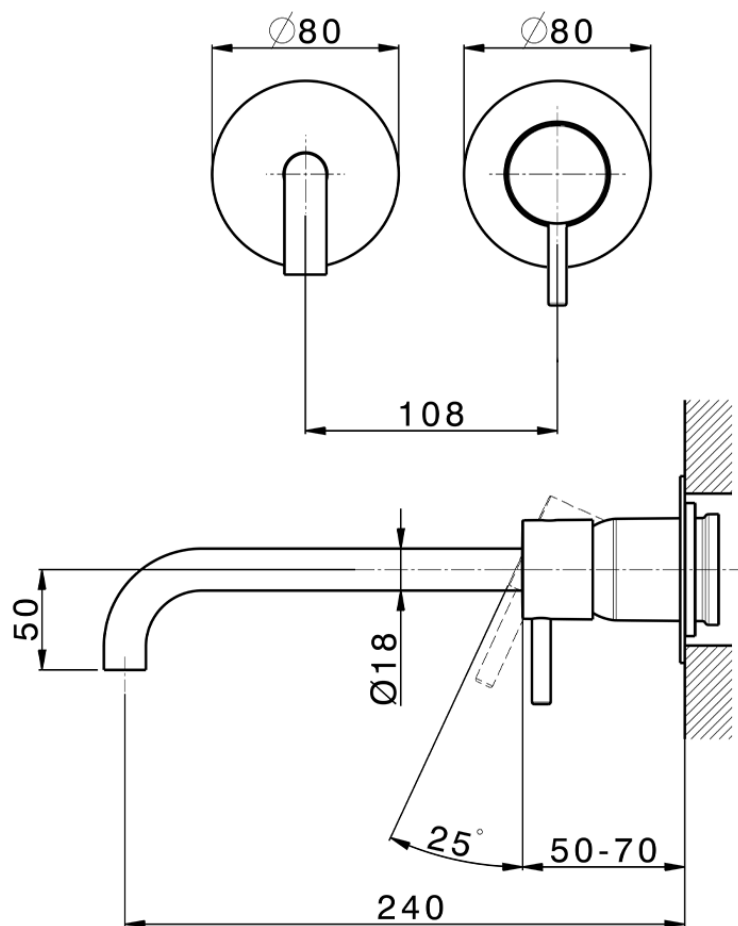

Exposed part for single lever washbasin valve LESS MINIMAL_LM005517C

LM005517C

<https://en.cisal.it/exposed-part-for-single-lever-washbasin-valve-less-minimal-lm005517c>

2026-05-01