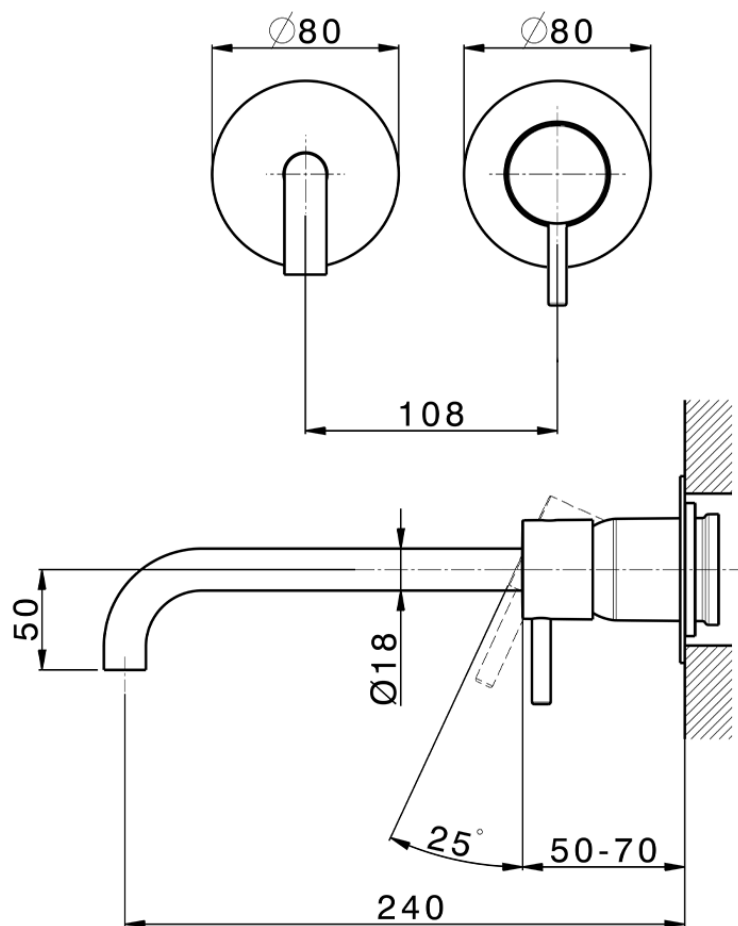

Exposed part for single lever washbasin valve LESS MINIMAL_LM005517C

LM005517C

<https://en.cisal.it/exposed-part-for-single-lever-washbasin-valve-less-minimal-lm005517c>

2026-06-05