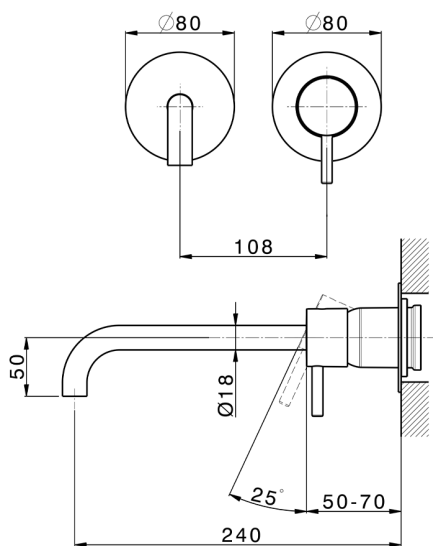

Exposed part for single lever washbasin valve LESS MINIMAL_LM005517C

MODEL **LM005517C**

Exposed part for single lever washbasin valve, without concealed part, for item Easy-Box ZA002450-ZA025510

AVAILABLE FINISHINGS