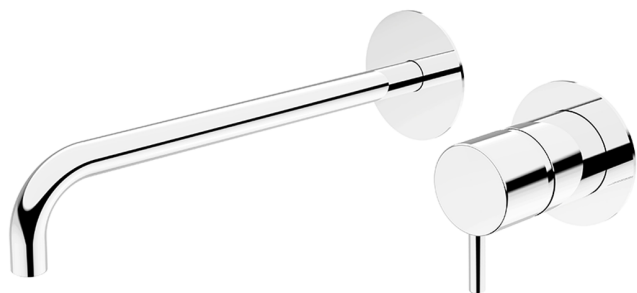

Exposed part for single lever washbasin valve LESS MINIMAL_LM005517C

MODEL **LM005517C**

Exposed part for single lever washbasin valve, without concealed part, for item Easy-Box ZA002450-ZA025510

AVAILABLE FINISHINGS

-  **21** 21 Chrome
-  **2F** 2F Brushed Nickel
-  **40** 40 Matt Black
-  **4Q** 4Q Matt White
-  **2W** 2W Brushed Gold
-  **26** 26 Old Copper
-  **3W** 3W Brushed Black Titanium
-  **43** 43 Salvia
-  **44** 44 Graphite
-  **45** 45 Argilla
-  **46** 46 Metal Bronze
-  **47** 47 Cemento