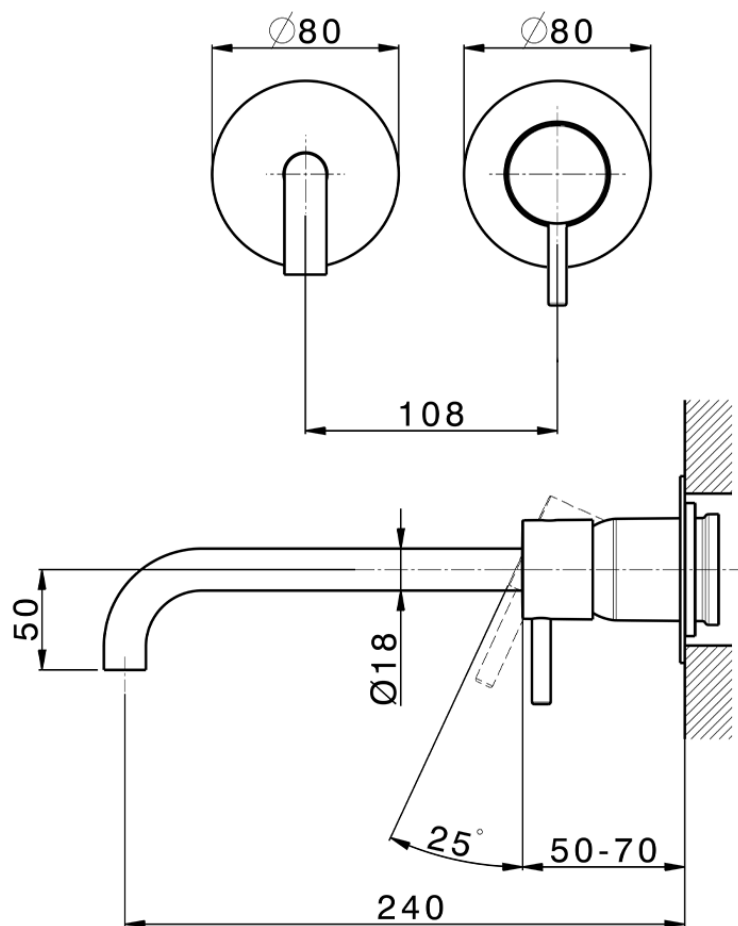

## Exposed part for single lever washbasin valve LESS MINIMAL\_LM005517C

LM005517C

<https://en.cisal.it/exposed-part-for-single-lever-washbasin-valve-less-minimal-lm005517c>

2026-06-05