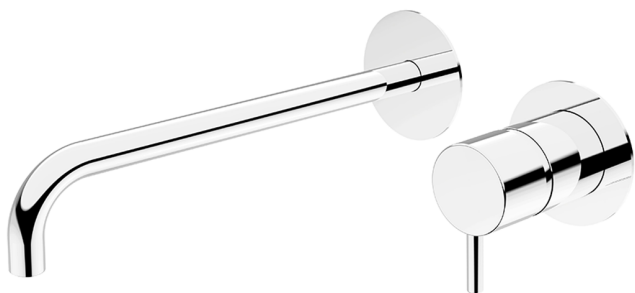

Exposed part for single lever washbasin valve LESS MINIMAL_LM005517C

MODEL **LM005517C**

Exposed part for single lever washbasin valve, without concealed part, for item Easy-Box ZA002450-ZA025510

AVAILABLE FINISHINGS

-  **21** 21 Chrome
-  **2F** 2F Brushed Nickel
-  **40** 40 Matt Black
-  **4Q** 4Q Matt White
-  **2W** 2W Brushed Gold
-  **26** 26 Old Copper
-  **3W** 3W Brushed Black Titanium
-  **43** 43 Salvia
-  **44** 44 Graphite
-  **45** 45 Argilla
-  **46** 46 Metal Bronze
-  **47** 47 Cemento