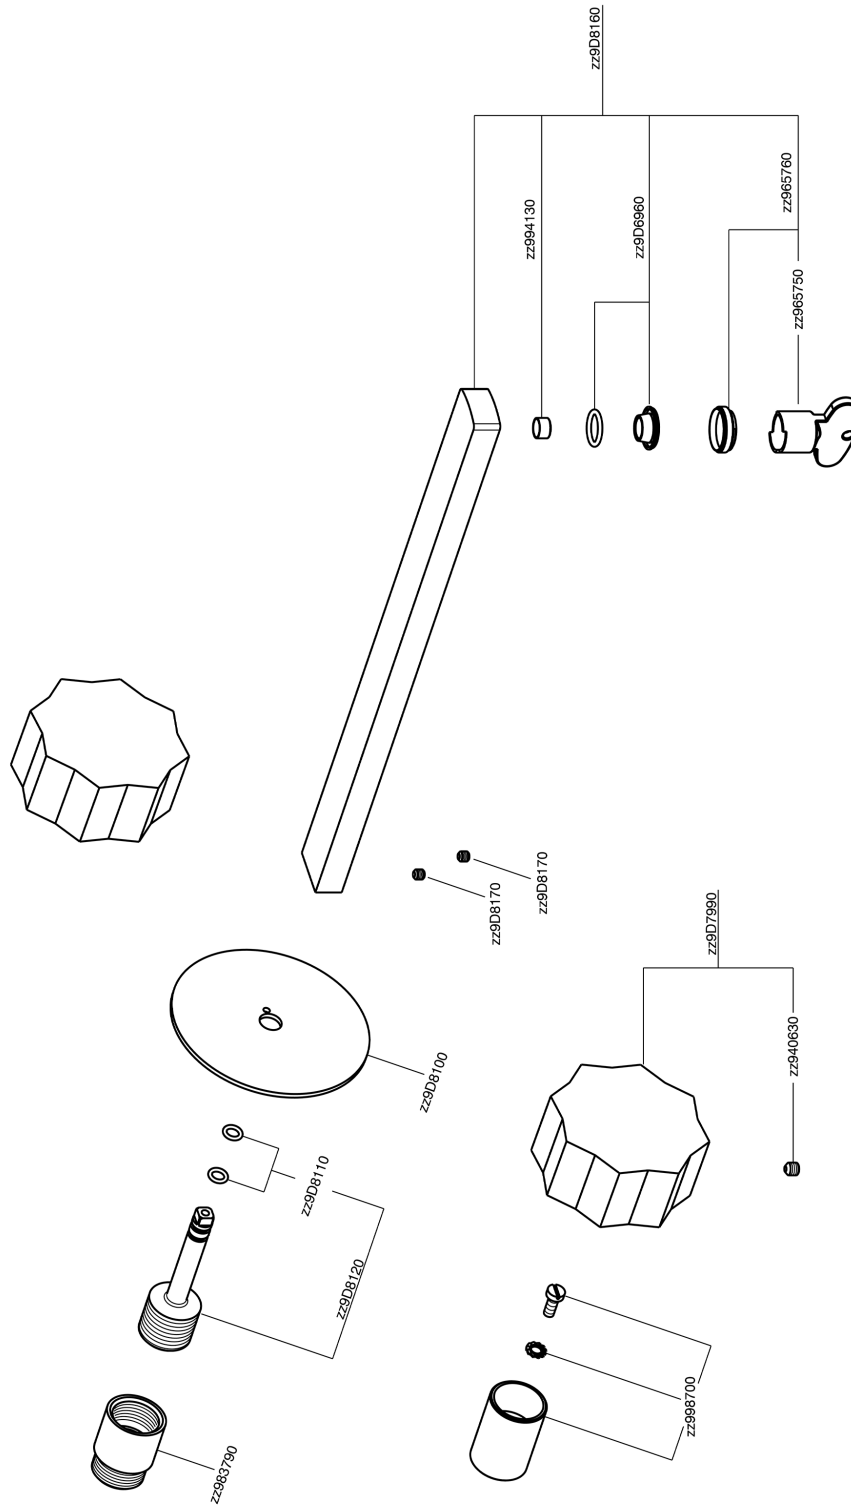

Exposed part for concealed washbasin mixer MARBLE X32_X6013511

MODEL **X6013511**

Exposed part for concealed washbasin mixer, without concealed part, for item ZA033510, with marble handles, Inox AISI 316L

AVAILABLE FINISHINGS

5X 5X Brushed Stainless Steel/Marquina Black Ma

CHARACTERISTICS

Installation **Concealed**

Required concealed parts **ZA033510**

Exposed part for concealed washbasin mixer MARBLE X32_X6013511

X6013511

<https://en.cisal.it/exposed-part-for-concealed-washbasin-mixer-marble-x32-x6013511>

Concealed washbasin mixer CONCEALED_ZA033510

MODEL **ZA033510**

Concealed washbasin mixer, with two right headvalves