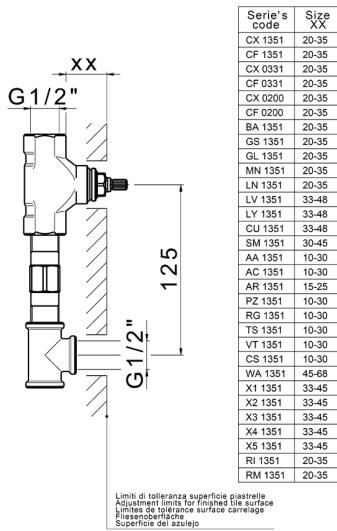

Concealed washbasin mixer CONCEALED_ZA033510

MODEL **ZA033510**

Concealed washbasin mixer, with two right headvalves

AVAILABLE FINISHINGS

04 04 Without finishing

CHARACTERISTICS

Concealed **1**

2026-05-15