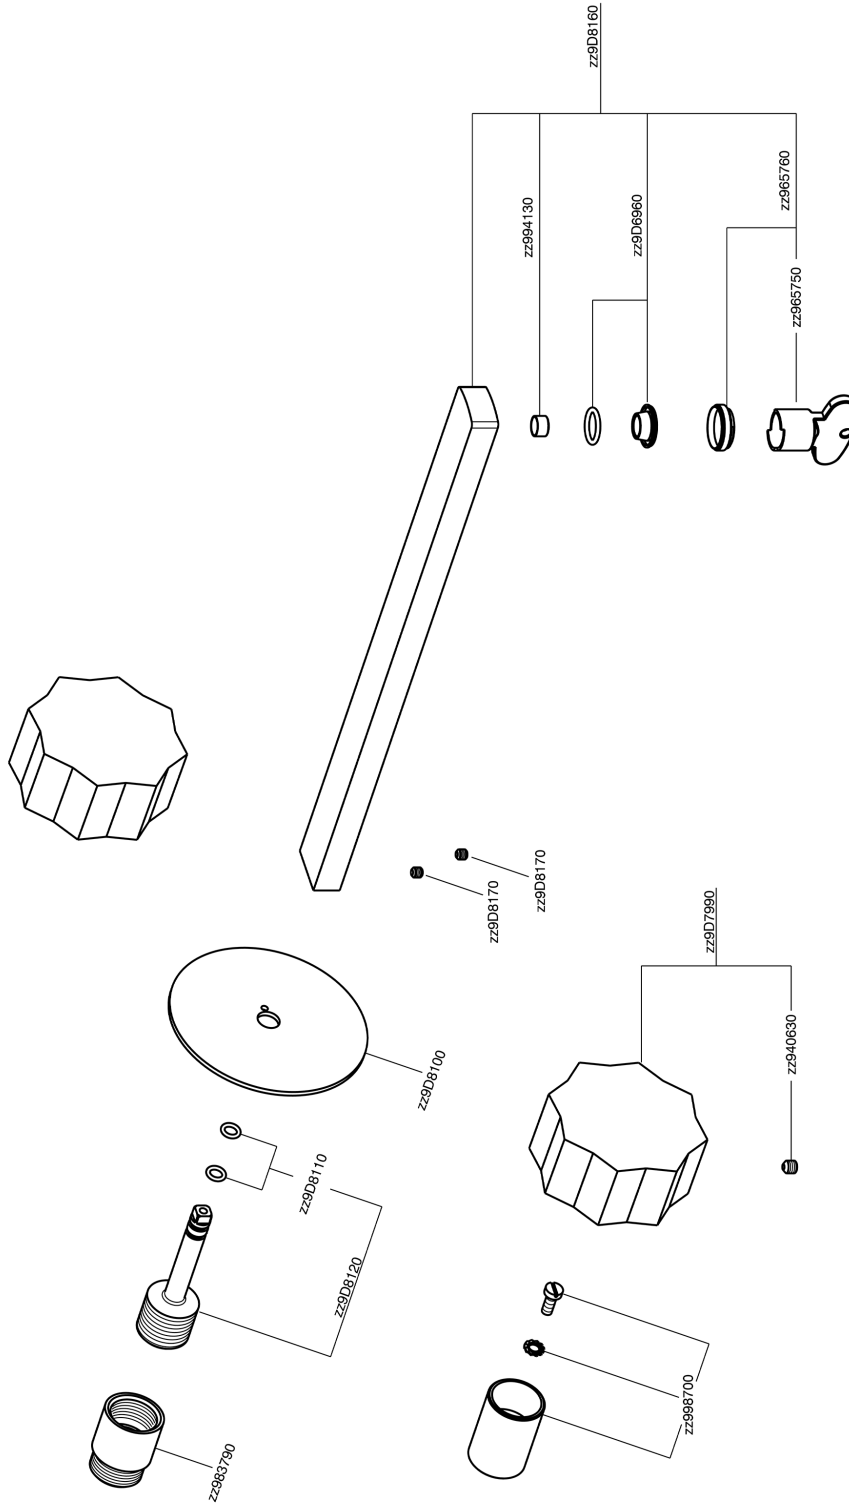

Exposed part for concealed washbasin mixer MARBLE X32_X6013511

MODEL **X6013511**

Exposed part for concealed washbasin mixer, without concealed part, for item ZA033510, with marble handles, Inox AISI 316L

AVAILABLE FINISHINGS

5X 5X Brushed Stainless Steel/Marquina Black Ma

CHARACTERISTICS

Installation **Concealed**

Required concealed parts **ZA033510**

Exposed part for concealed washbasin mixer MARBLE X32_X6013511

X6013511

<https://en.cisal.it/exposed-part-for-concealed-washbasin-mixer-marble-x32-x6013511>

Concealed washbasin mixer CONCEALED_ZA033510

MODEL **ZA033510**

Concealed washbasin mixer, with two right headvalves