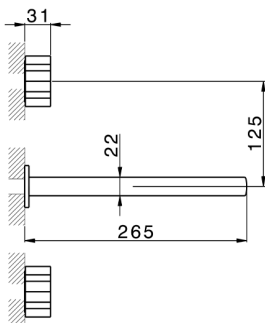

AVAILABLE FINISHINGS

5X 5X Brushed Stainless Steel/Marquina Black

CHARACTERISTICS

Installation **Concealed**

Required concealed parts **ZA033510**

Exposed part for concealed washbasin mixer MARBLE X32_X6013511

X6013511

<https://en.cisal.it/exposed-part-for-concealed-washbasin-mixer-marble-x32-x6013511>

Concealed washbasin mixer CONCEALED_ZA033510

MODEL **ZA033510**

Concealed washbasin mixer, with two right headvalves