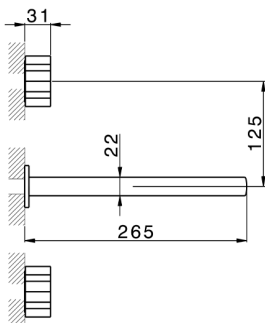

Exposed part for concealed washbasin mixer MARBLE X32_X6013511

MODEL **X6013511**

Exposed part for concealed washbasin mixer, without concealed part, for item ZA033510, with marble handles, Inox AISI 316L

AVAILABLE FINISHINGS

5X 5X Brushed Stainless Steel/Marquina Black

CHARACTERISTICS

Installation **Concealed**

Required concealed parts **ZA033510**