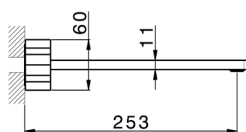

AVAILABLE FINISHINGS

5X 5X Brushed Stainless Steel/Marquina Black Ma

CHARACTERISTICS

Installation **Concealed**

Required concealed parts **ZA033510**

Exposed part for concealed washbasin mixer MARBLE X32_X6013511