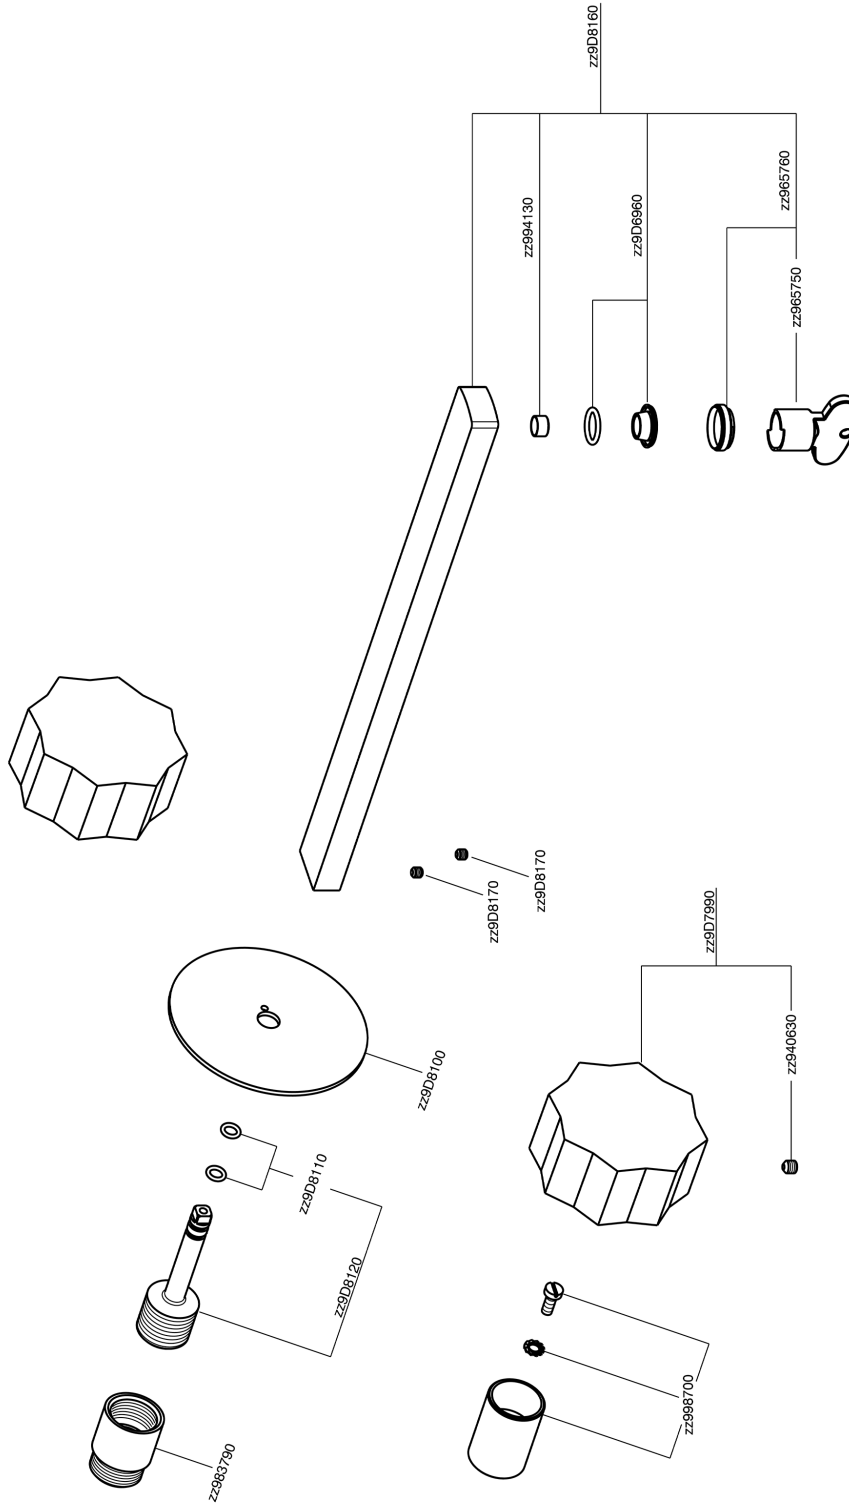

Exposed part for concealed washbasin mixer MARBLE X32_X6013511

MODEL **X6013511**

Exposed part for concealed washbasin mixer, without concealed part, for item ZA033510, with marble handles, Inox AISI 316L

AVAILABLE FINISHINGS

5X 5X Brushed Stainless Steel/Marquina Black

CHARACTERISTICS

Installation **Concealed**

Required concealed parts **ZA033510**

Exposed part for concealed washbasin mixer MARBLE X32_X6013511

X6013511

<https://en.cisal.it/exposed-part-for-concealed-washbasin-mixer-marble-x32-x6013511>

Concealed washbasin mixer CONCEALED_ZA033510

MODEL **ZA033510**

Concealed washbasin mixer, with two right headvalves

AVAILABLE FINISHINGS

 **04** 04 Without finishing

CHARACTERISTICS

Concealed **1**

2026-04-04