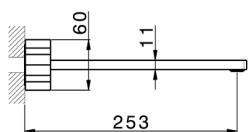

AVAILABLE FINISHINGS

5X 5X Brushed Stainless Steel/Marquina Black

CHARACTERISTICS

Installation **Concealed**

Required concealed parts **ZA033510**

Exposed part for concealed washbasin mixer MARBLE X32_X6013511