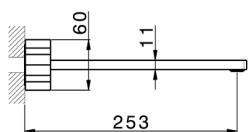

AVAILABLE FINISHINGS

5X 5X Brushed Stainless Steel/Marquina Black Ma

CHARACTERISTICS

Installation **Concealed**

Required concealed parts **ZA033510**

Exposed part for concealed washbasin mixer MARBLE X32_X6013511