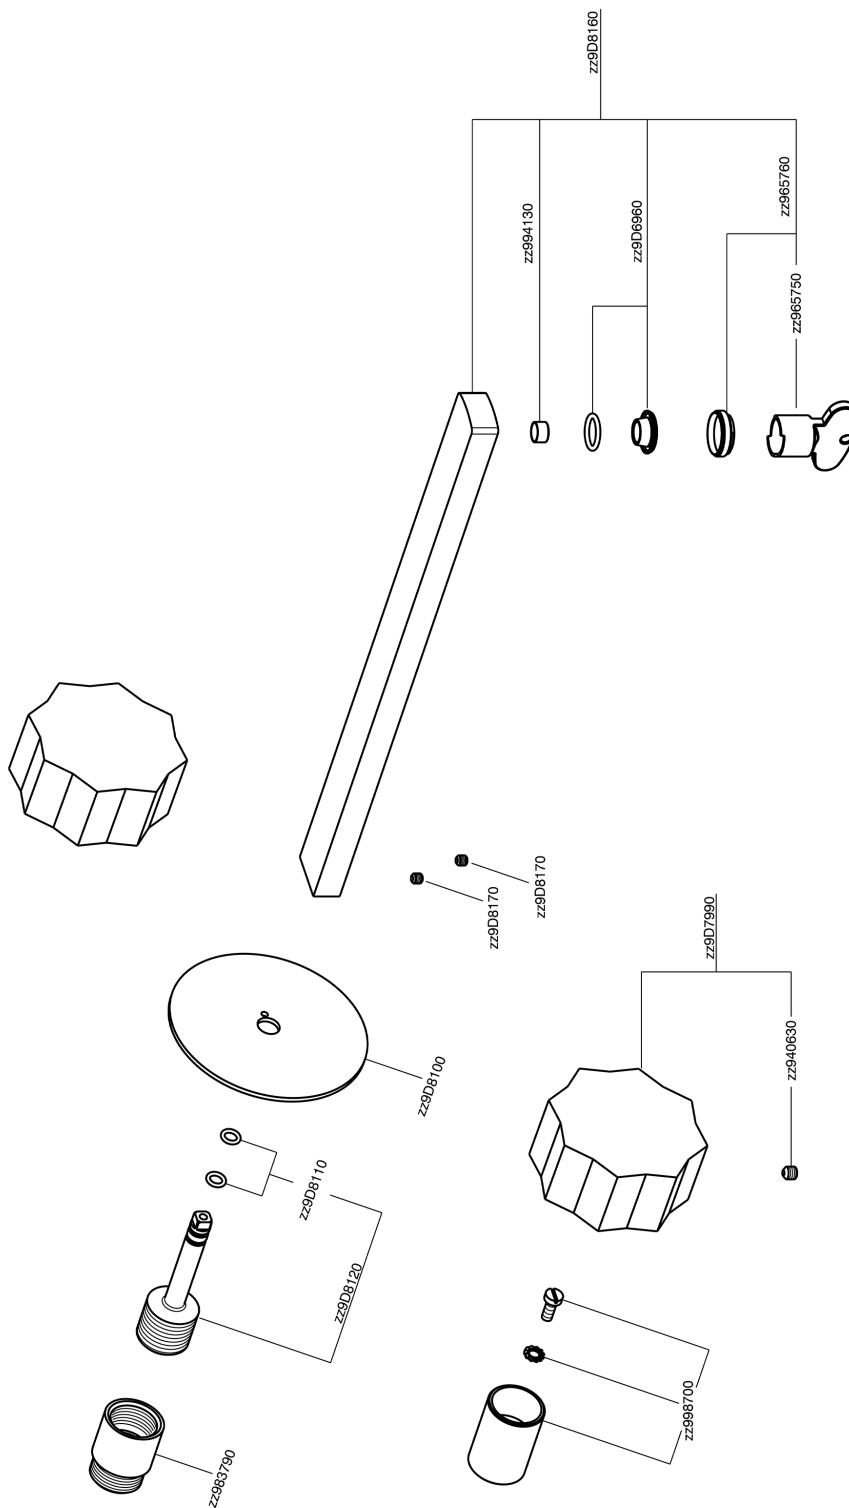

Exposed part for concealed washbasin mixer MARBLE X32_X6013511

X6013511

<https://en.cisal.it/exposed-part-for-concealed-washbasin-mixer-marble-x32-x6013511>

Concealed washbasin mixer CONCEALED_ZA033510

ZA033510

<https://en.cisal.it/concealed-washbasin-mixer-concealed-za033510>

2026-06-04