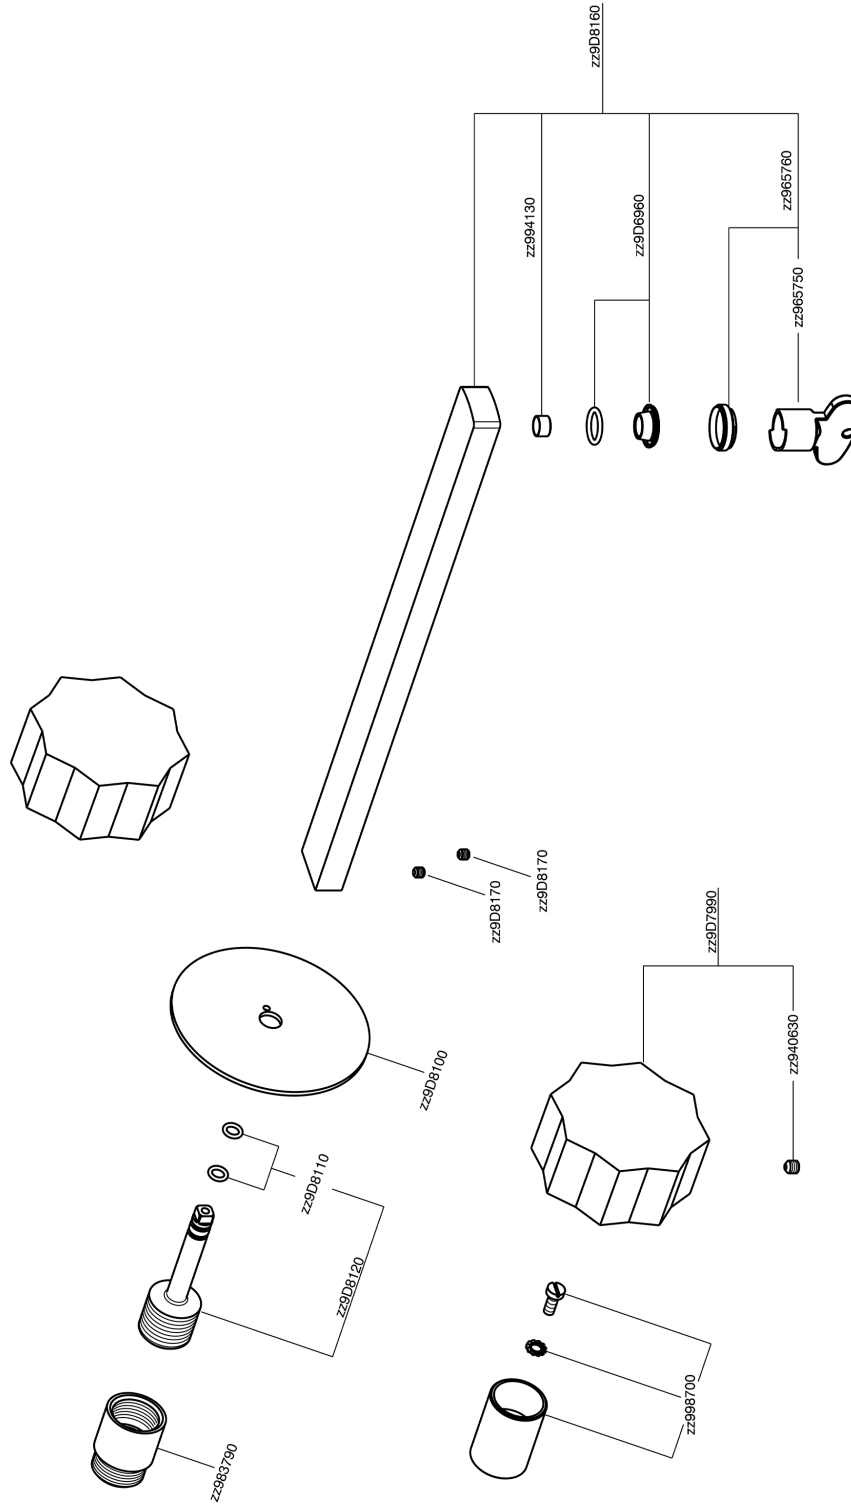

Exposed part for concealed washbasin mixer MARBLE X32_X6013511

X6013511

<https://en.cisal.it/exposed-part-for-concealed-washbasin-mixer-marble-x32-x6013511>

Concealed washbasin mixer CONCEALED_ZA033510

ZA033510

<https://en.cisal.it/concealed-washbasin-mixer-concealed-za033510>

2026-05-15