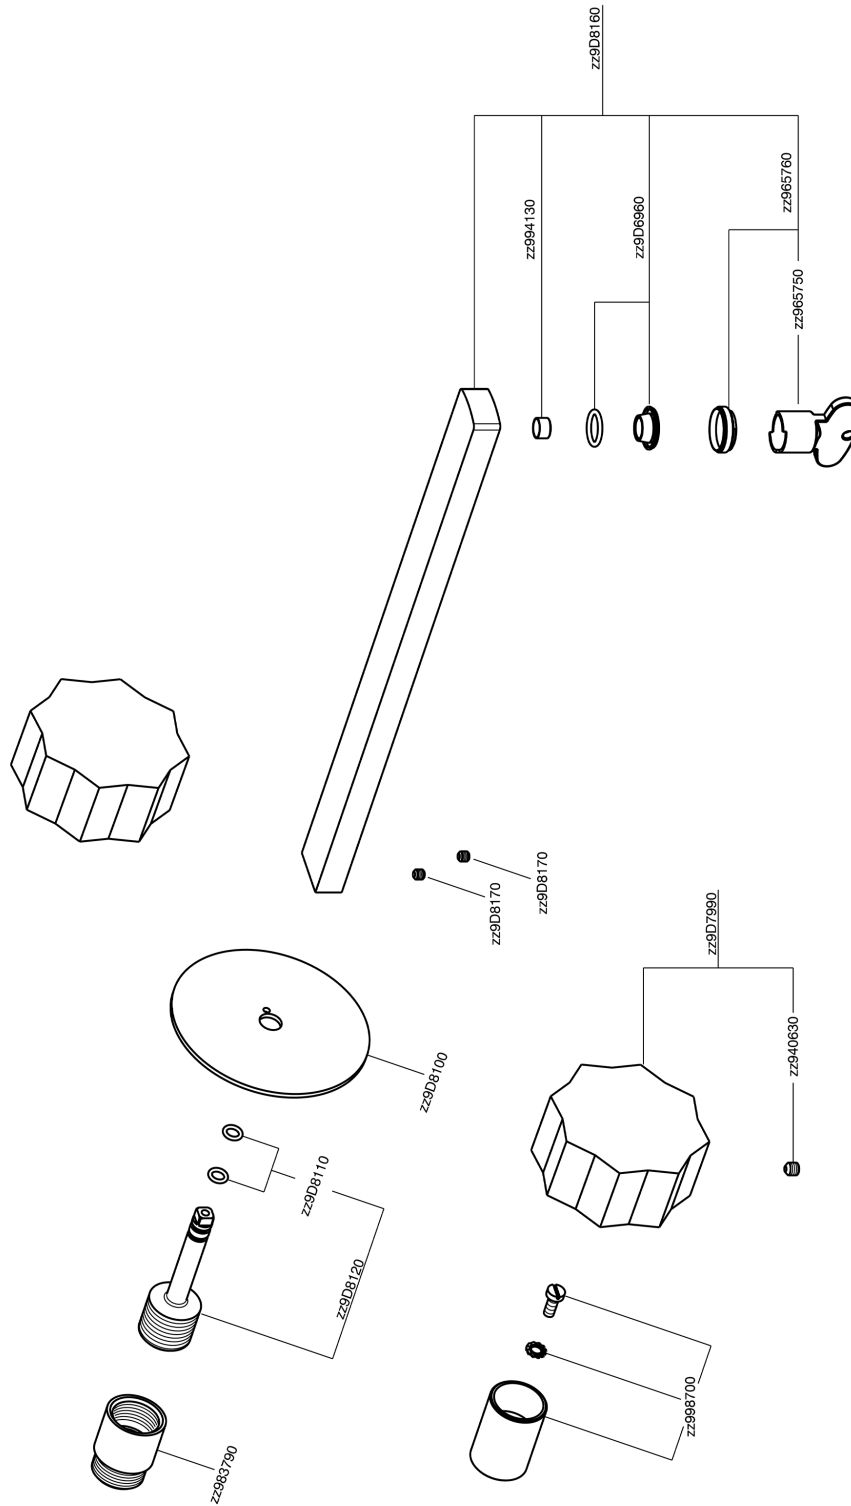

Exposed part for concealed washbasin mixer MARBLE X32_X6013511

X6013511

<https://en.cisal.it/exposed-part-for-concealed-washbasin-mixer-marble-x32-x6013511>

Concealed washbasin mixer CONCEALED_ZA033510

ZA033510

<https://en.cisal.it/concealed-washbasin-mixer-concealed-za033510>

2026-06-24