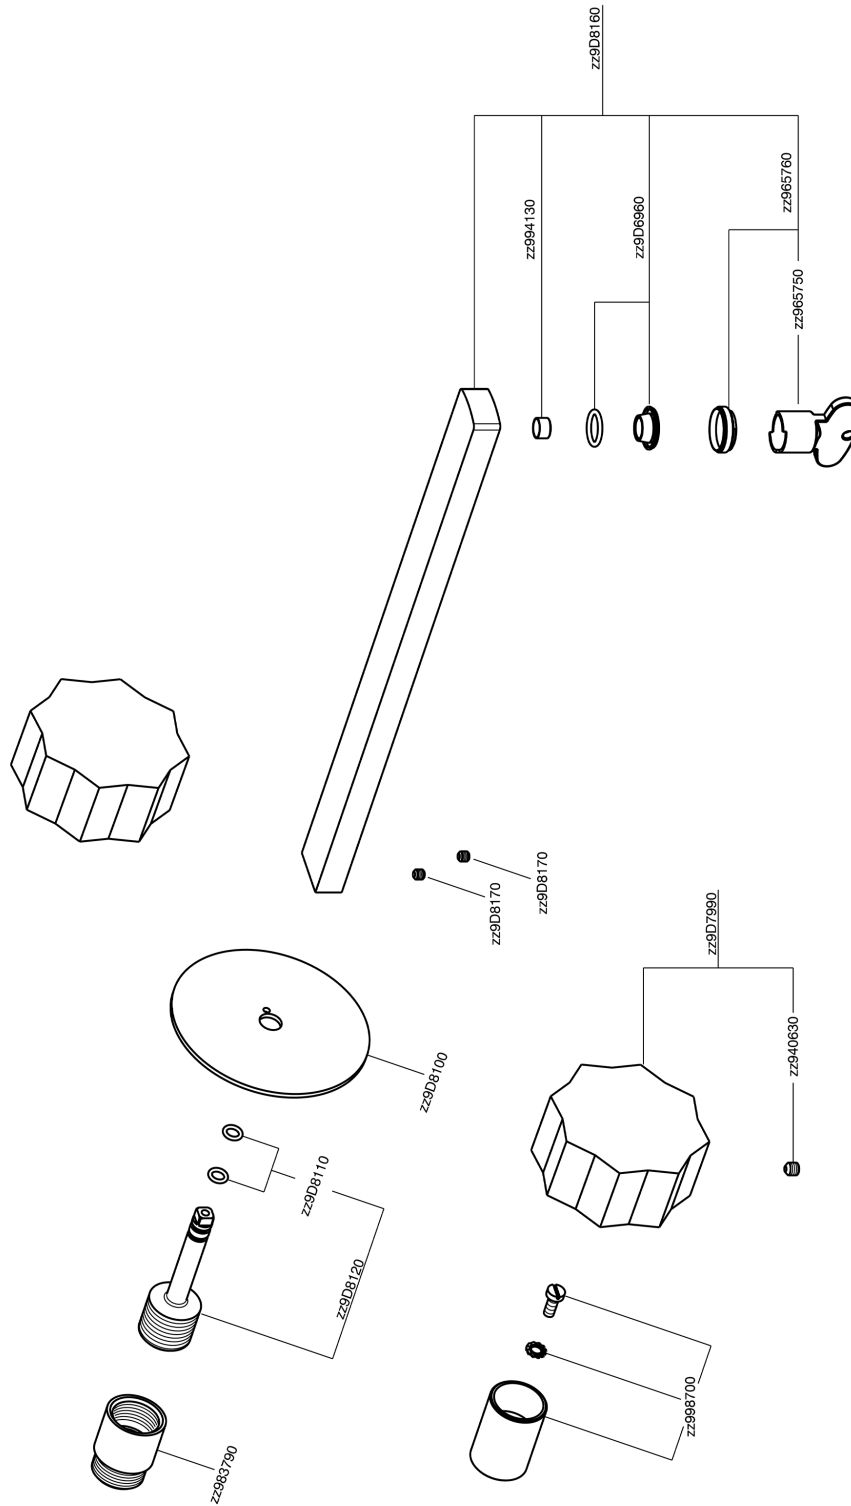

Exposed part for concealed washbasin mixer MARBLE X32_X6013511

X6013511

<https://en.cisal.it/exposed-part-for-concealed-washbasin-mixer-marble-x32-x6013511>

Concealed washbasin mixer CONCEALED_ZA033510

ZA033510

<https://en.cisal.it/concealed-washbasin-mixer-concealed-za033510>

2026-04-04