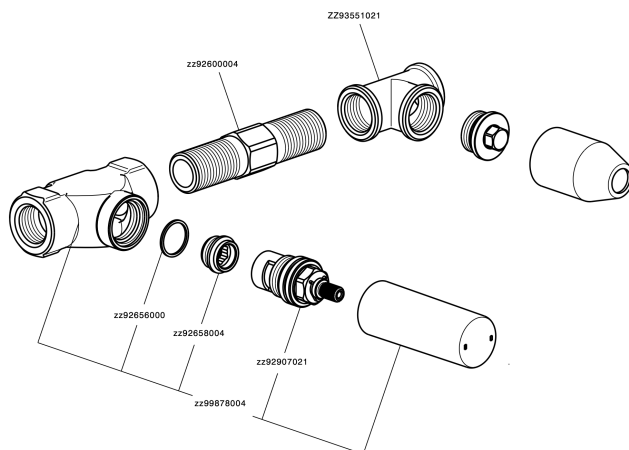

Exposed part for concealed washbasin mixer MARBLE X32_X6013511

X6013511

<https://en.cisal.it/exposed-part-for-concealed-washbasin-mixer-marble-x32-x6013511>

Concealed washbasin mixer CONCEALED_ZA033510

ZA033510

<https://en.cisal.it/concealed-washbasin-mixer-concealed-za033510>

2026-06-04