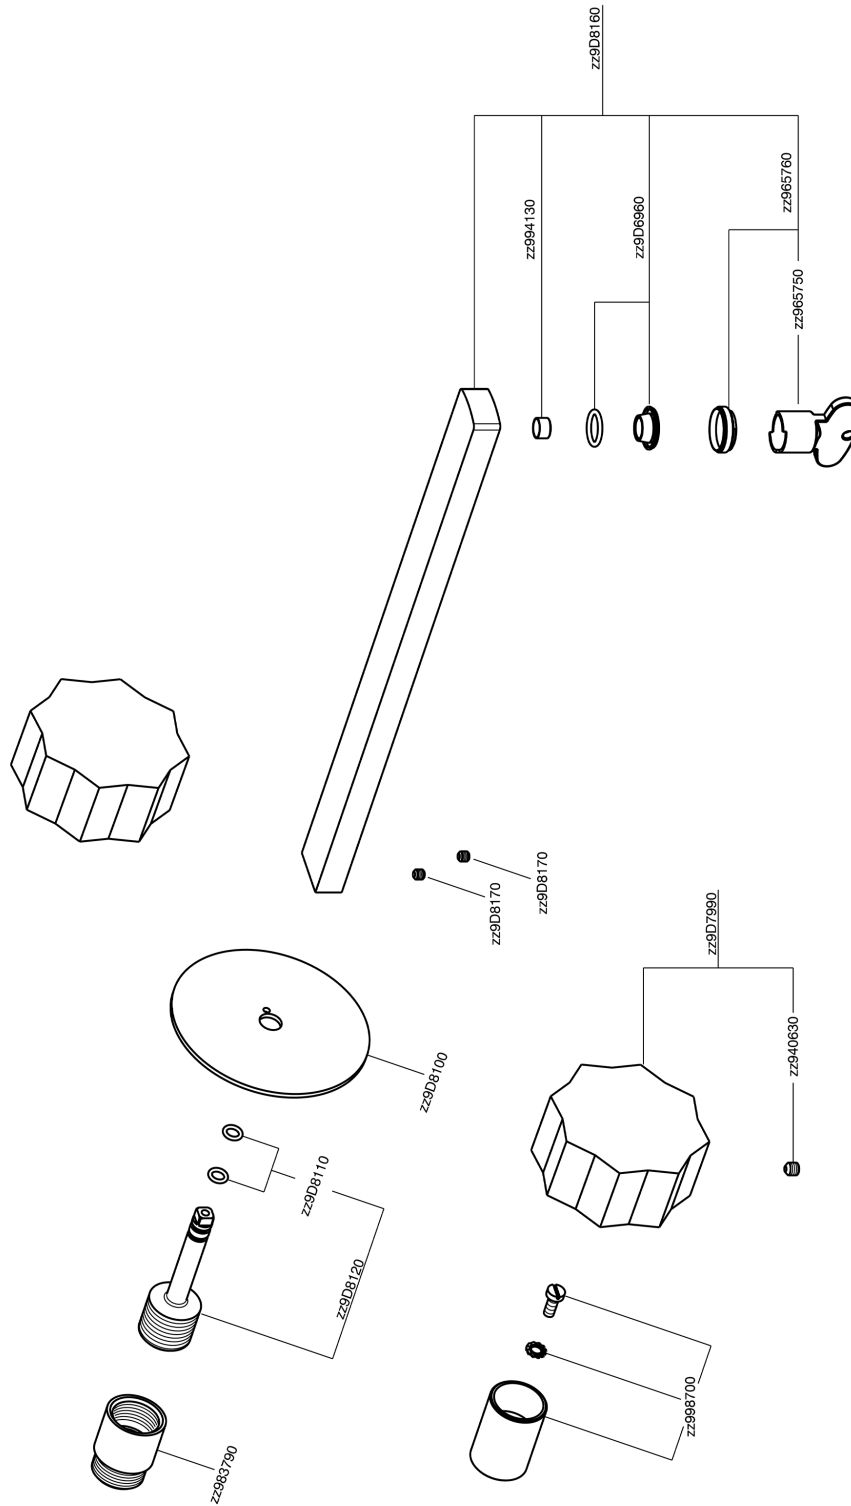

Exposed part for concealed washbasin mixer MARBLE X32_X6013511

X6013511

<https://en.cisal.it/exposed-part-for-concealed-washbasin-mixer-marble-x32-x6013511>

Concealed washbasin mixer CONCEALED_ZA033510

ZA033510

<https://en.cisal.it/concealed-washbasin-mixer-concealed-za033510>

2026-04-24