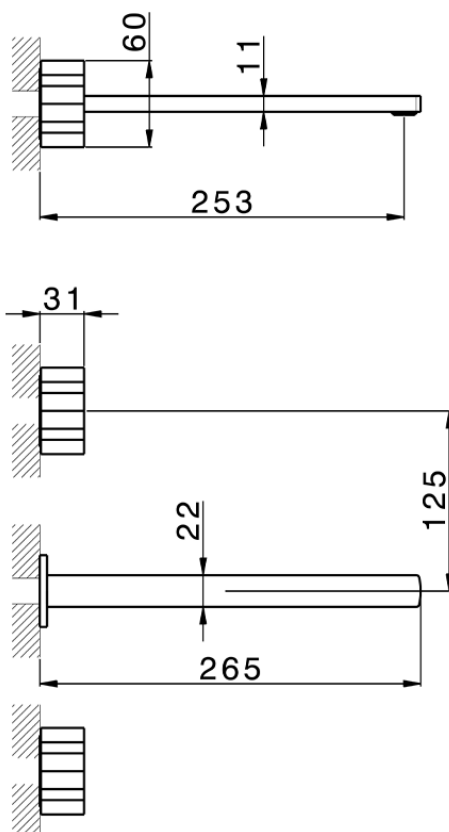

## Exposed part for concealed washbasin mixer MARBLE X32\_X6013511

X6013511

<https://en.cisal.it/exposed-part-for-concealed-washbasin-mixer-marble-x32-x6013511>

Serie's code	Size XX
CX 1351	20-35
CF 1351	20-35
CX 0331	20-35
CF 0331	20-35
CX 0200	20-35
CF 0200	20-35
BA 1351	20-35
GS 1351	20-35
GL 1351	20-35
MN 1351	20-35
LN 1351	20-35
LV 1351	33-48
LY 1351	33-48
CU 1351	33-48
SM 1351	30-45
AA 1351	10-30
AC 1351	10-30
AR 1351	15-25
PZ 1351	10-30
RG 1351	10-30
TS 1351	10-30
VT 1351	10-30
CS 1351	10-30
WA 1351	45-68
X1 1351	33-45
X2 1351	33-45
X3 1351	33-45
X4 1351	33-45
X5 1351	33-45
RI 1351	20-35
RM 1351	20-35

Limiti di tolleranza superficie piastrelle  
 Adjustment limits for finished tile surface  
 Limites de tolérance surface carrelage  
 Fliesenoberfläche  
 Superficie del azulejo

ZA033510

<https://en.cisal.it/concealed-washbasin-mixer-concealed-za033510>