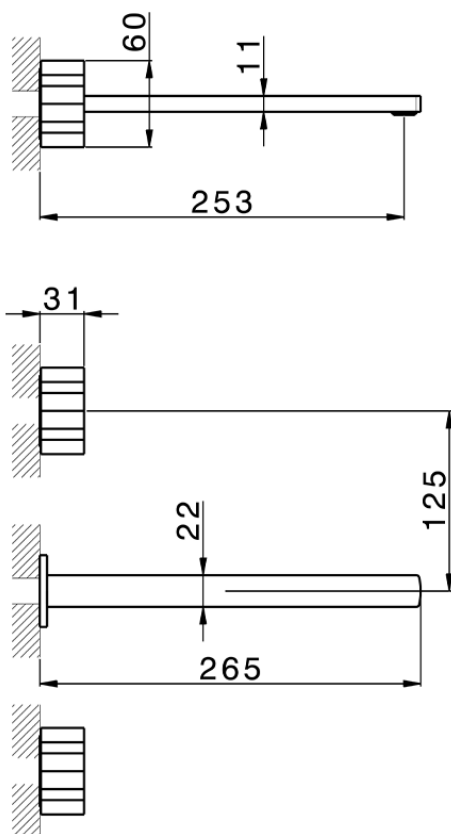

## Exposed part for concealed washbasin mixer MARBLE X32\_X6013511

X6013511

<https://en.cisal.it/exposed-part-for-concealed-washbasin-mixer-marble-x32-x6013511>

Serie's code	Size XX
CX 1351	20-35
CF 1351	20-35
CX 0331	20-35
CF 0331	20-35
CX 0200	20-35
CF 0200	20-35
BA 1351	20-35
GS 1351	20-35
GL 1351	20-35
MN 1351	20-35
LN 1351	20-35
LV 1351	33-48
LY 1351	33-48
CU 1351	33-48
SM 1351	30-45
AA 1351	10-30
AC 1351	10-30
AR 1351	15-25
PZ 1351	10-30
RG 1351	10-30
TS 1351	10-30
VT 1351	10-30
CS 1351	10-30
WA 1351	45-68
X1 1351	33-45
X2 1351	33-45
X3 1351	33-45
X4 1351	33-45
X5 1351	33-45
RI 1351	20-35
RM 1351	20-35

Limiti di tolleranza superficie piastrelle  
 Adjustment limits for finished tile surface  
 Limites de tolérance surface carrelage  
 Fliesenoberfläche  
 Superficie del azulejo

ZA033510

<https://en.cisal.it/concealed-washbasin-mixer-concealed-za033510>