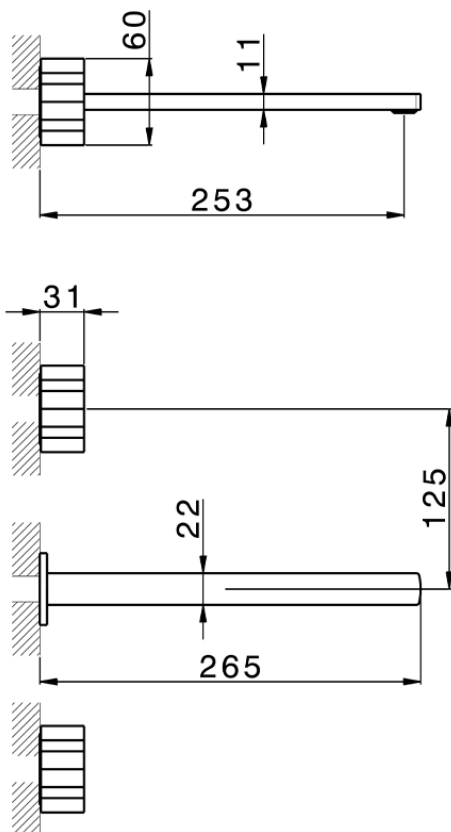

Exposed part for concealed washbasin mixer MARBLE X32_X6013511

X6013511

<https://en.cisal.it/exposed-part-for-concealed-washbasin-mixer-marble-x32-x6013511>

Serie's code	Size XX
CX 1351	20-35
CF 1351	20-35
CX 0331	20-35
CF 0331	20-35
CX 0200	20-35
CF 0200	20-35
BA 1351	20-35
GS 1351	20-35
GL 1351	20-35
MN 1351	20-35
LN 1351	20-35
LV 1351	33-48
LY 1351	33-48
CU 1351	33-48
SM 1351	30-45
AA 1351	10-30
AC 1351	10-30
AR 1351	15-25
PZ 1351	10-30
RG 1351	10-30
TS 1351	10-30
VT 1351	10-30
CS 1351	10-30
WA 1351	45-68
X1 1351	33-45
X2 1351	33-45
X3 1351	33-45
X4 1351	33-45
X5 1351	33-45
RI 1351	20-35
RM 1351	20-35

Limiti di tolleranza superficie piastrelle
 Adjustment limits for finished tile surface
 Limites de tolérance surface carrelage
 Fliesenoberfläche
 Superficie del azulejo

ZA033510

<https://en.cisal.it/concealed-washbasin-mixer-concealed-za033510>