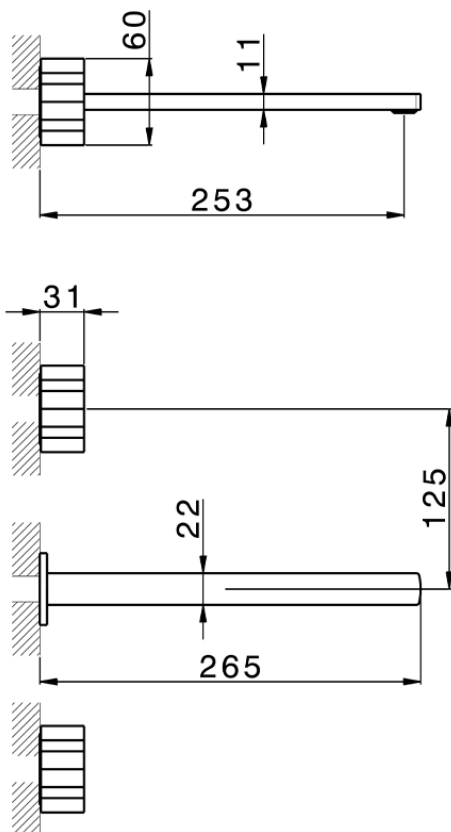

## Exposed part for concealed washbasin mixer MARBLE X32\_X6013511

X6013511

<https://en.cisal.it/exposed-part-for-concealed-washbasin-mixer-marble-x32-x6013511>

Serie's code	Size XX
CX 1351	20-35
CF 1351	20-35
CX 0331	20-35
CF 0331	20-35
CX 0200	20-35
CF 0200	20-35
BA 1351	20-35
GS 1351	20-35
GL 1351	20-35
MN 1351	20-35
LN 1351	20-35
LV 1351	33-48
LY 1351	33-48
CU 1351	33-48
SM 1351	30-45
AA 1351	10-30
AC 1351	10-30
AR 1351	15-25
PZ 1351	10-30
RG 1351	10-30
TS 1351	10-30
VT 1351	10-30
CS 1351	10-30
WA 1351	45-68
X1 1351	33-45
X2 1351	33-45
X3 1351	33-45
X4 1351	33-45
X5 1351	33-45
RI 1351	20-35
RM 1351	20-35

Limiti di tolleranza superficie piastrelle  
 Adjustment limits for finished tile surface  
 Limites de tolérance surface carrelage  
 Fliesenoberfläche  
 Superficie del azulejo

ZA033510

<https://en.cisal.it/concealed-washbasin-mixer-concealed-za033510>