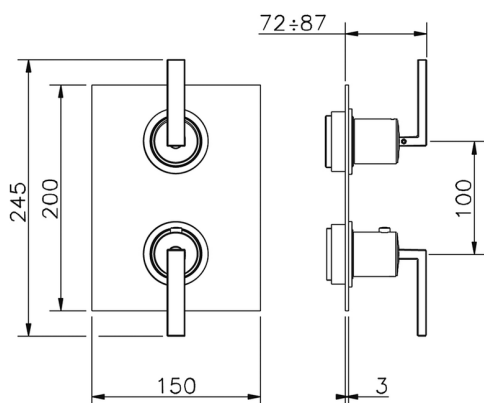

CHARACTERISTICS

Installation **Concealed**
Required concealed parts **ZA00B031**
ZA00B030

Thermostatic

The Cisal thermostatic is your personal water manager, helping you to handle, control and save water and energy.