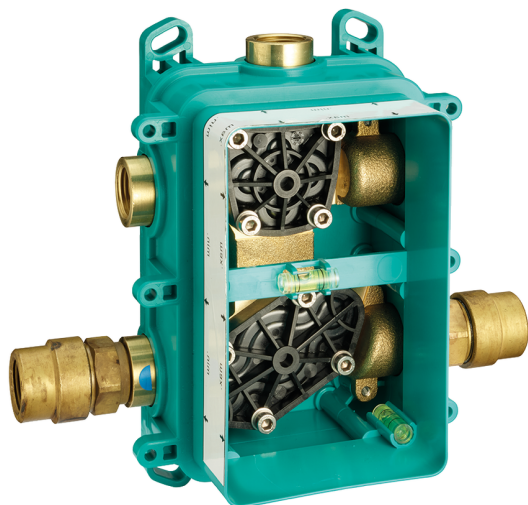

## Exposed part for con.thermo.shower mixer, 2-outlet WAVE\_WA019100

MODEL **WA019100**

Exposed part for con.thermo.shower mixer, 2-outlet, with 2 outlet deviasstop, without concealed part, For item ZA019101

### Thermostatic

The Cisal thermostatic is your personal water manager, helping you to handle, control and save water and energy.

## One Box Universal Concealed Part ONE BOX\_ZA00B031

MODEL **ZA00B031**

One Box Universal Concealed Part, for 1, 2 or 3 outlet thermostatic or single lever, without trim kit, with noise reducers, with sealing gasket