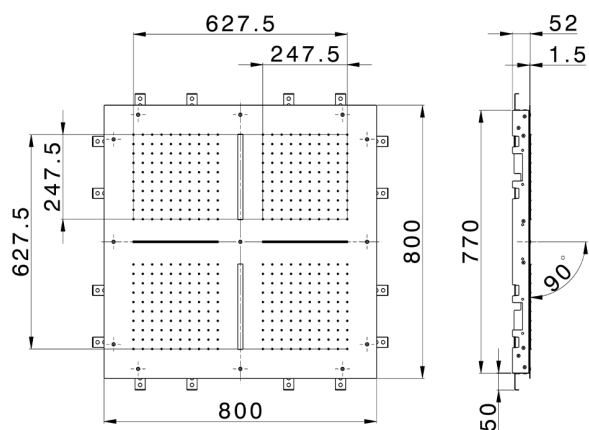

800x800 mm Chromotherapy Ceiling showerhead ZEN SHOWER_ZS0C0105

MODEL **ZS0C0105**

800x800 mm Chromotherapy Ceiling showerhead, 4 rain functions, 2 waterfalls, chromotherapy functions, built-in control included, Stainless Steel AISI 304

AVAILABLE FINISHINGS

- **40** 40 Matt Black
- **4Q** 4Q Matt White
- **D1** D1 Brushed Inox
- **D2** D2 Polished Inox

CHARACTERISTICS

2024-11-23