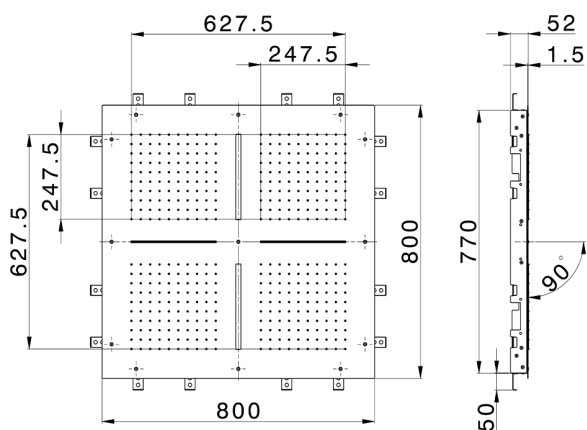

800x800 mm Chromotherapy Ceiling showerhead ZEN SHOWER_ZS0C0105

MODEL **ZS0C0105**

800x800 mm Chromotherapy Ceiling showerhead, 4 rain functions, 2 waterfalls, chromotherapy functions, built-in control included, Stainless Steel AISI 304

AVAILABLE FINISHINGS

- **40** 40 Matt Black
- **4Q** 4Q Matt White
- **D1** D1 Brushed Inox
- **D2** D2 Polished Inox

CHARACTERISTICS

2024-11-23